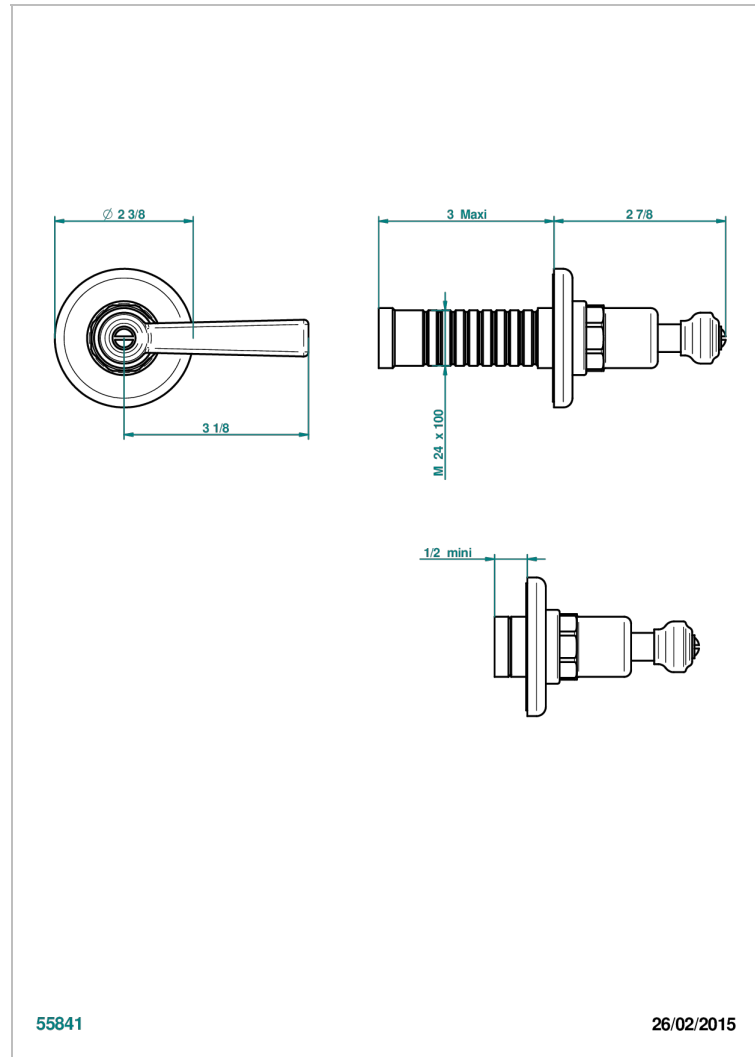

CLUB SAINT-GERMAIN WITH LEVER HANDLES

G7J-30B

Wall volume control 30 & 32 trim

THG[®]
PARIS

55841

26/02/2015

CHARACTERISTIC

- Club Saint-Germain with lever handles
- Wall volume control 30 & 32 trim

RELATED SKU'S

- Ref. G00-32CUSA 3/4" Volume control wall valve with ceramic cartridge
- Ref. G00-32HUSA 3/4" Volume control wall valve with ceramic cartridge counterclockwise
- Ref. G00-30CUSA 1/2" volume control wall valve with ceramic cartridge
- Ref. G00-30HUSA 1/2" Volume control wall valve with ceramic cartridge counterclockwise