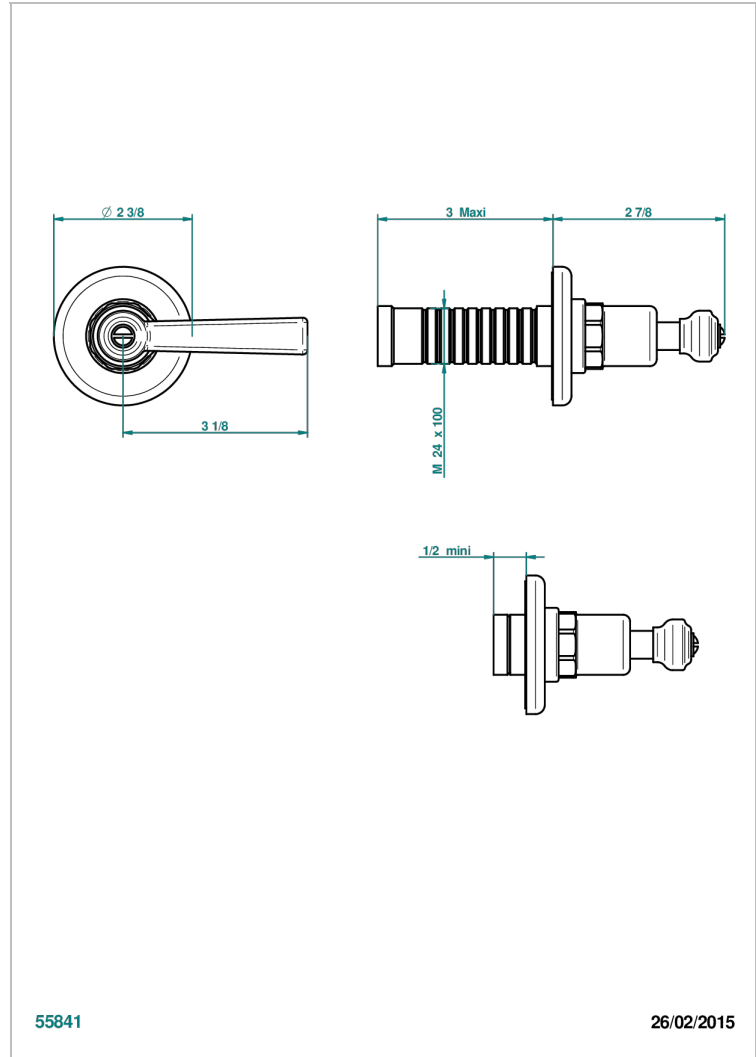

# CLUB SAINT-GERMAIN WITH LEVER

G7J-30B

THG<sup>®</sup>  
PARIS

Trim only for wall valve 1/2" ref.30/CA & 30/HA and 3/4" ref.32/CA & 32/HA and diverter ref.50/4VMA

55841

26/02/2015

## CHARACTERISTIC

- Club Saint-Germain with lever
- Trim only for wall valve 1/2" ref.30/CA & 30/HA and 3/4" ref.32/CA & 32/HA and diverter ref.50/4VMA

## RELATED SKU'S

- Ref. G00-30/CA Wall mounted 1/2" valve body with ceramic head, 1/4 turn left - no trim
- Ref. G00-30/HA Wall mounted 1/2" valve body with ceramic head, 1/4 turn right
- Ref. G00-32/CA Wall mounted 3/4" valve with ceramic head, 1/4 turn left - no trim
- Ref. G00-32/HA Wall mounted 3/4" valve body with ceramic head, 1/4 turn right - no trim