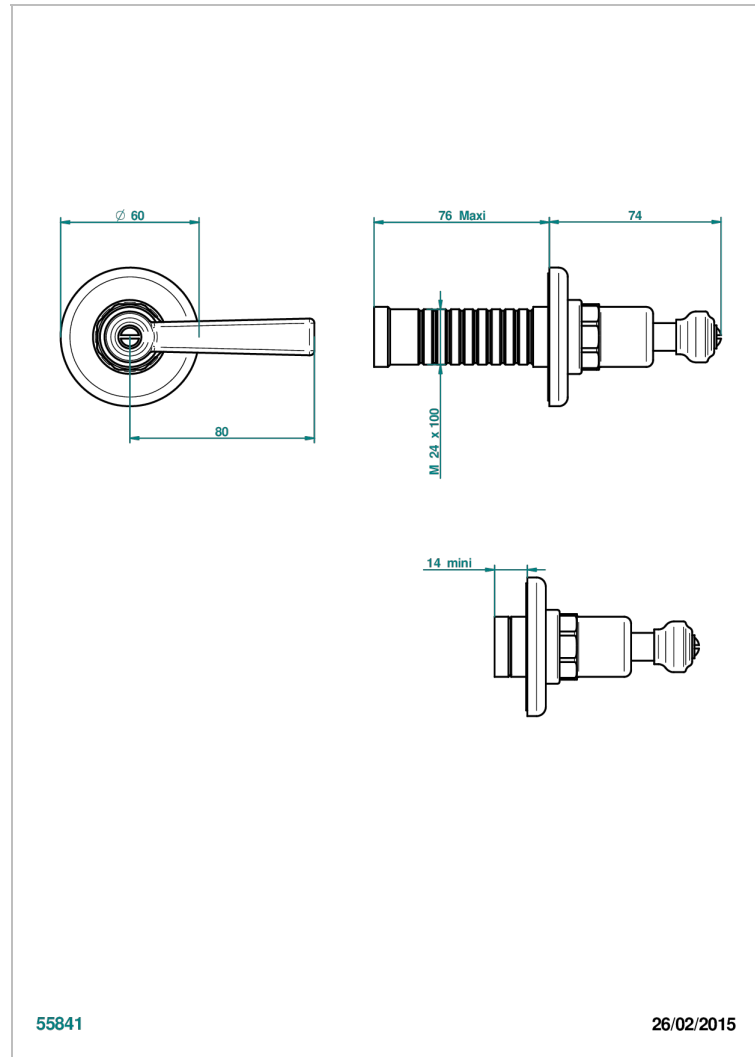

SAINT-GERMAIN WITH LEVER HANDLES

G7D-30B

Wall volume control 30 & 32 trim

THG[®]
PARIS

55841

26/02/2015

CHARACTERISTIC

- Saint-germain with lever handles
- Wall volume control 30 & 32 trim

RELATED SKU'S

- Ref. G00-32CUSA 3/4" Volume control wall valve with ceramic cartridge
- Ref. G00-32HUSA 3/4" Volume control wall valve with ceramic cartridge counterclockwise
- Ref. G00-30CUSA 1/2" volume control wall valve with ceramic cartridge
- Ref. G00-30HUSA 1/2" Volume control wall valve with ceramic cartridge counterclockwise