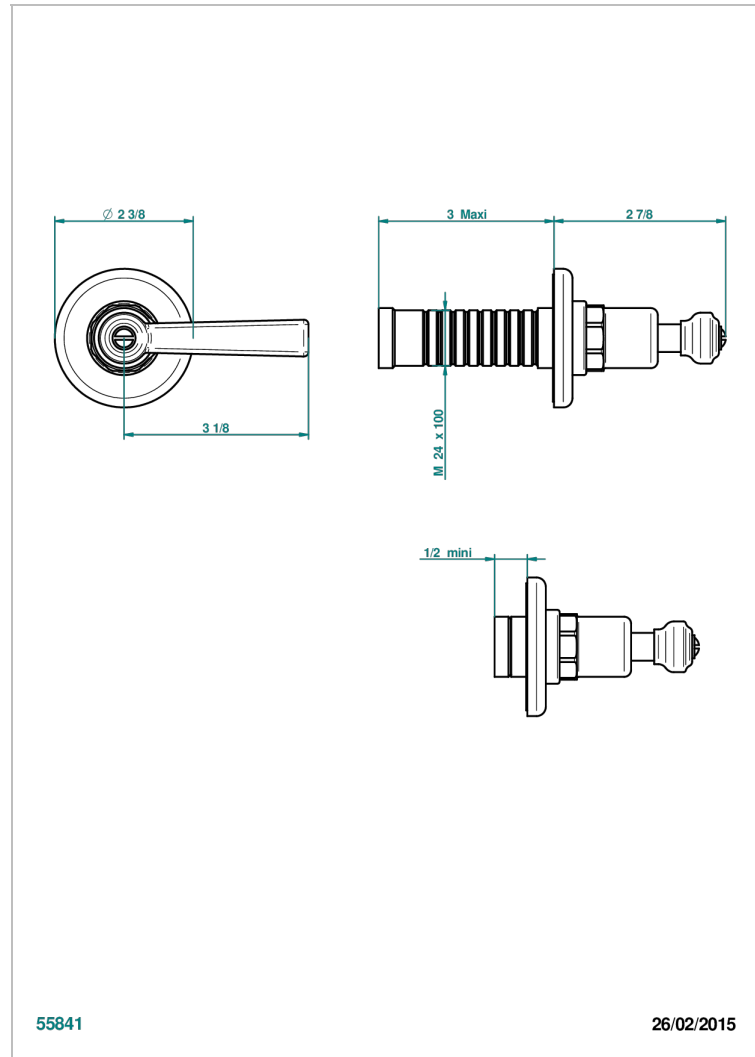

SAINT-GERMAIN WITH LEVER HANDLES

G7D-30B

Wall volume control 30 & 32 trim

THG[®]
PARIS

CHARACTERISTIC

- Saint-germain with lever handles
- Wall volume control 30 & 32 trim

RELATED SKU'S

- Ref. G00-32CUSA 3/4" Volume control wall valve with ceramic cartridge
- Ref. G00-32HUSA 3/4" Volume control wall valve with ceramic cartridge counterclockwise
- Ref. G00-30CUSA 1/2" volume control wall valve with ceramic cartridge
- Ref. G00-30HUSA 1/2" Volume control wall valve with ceramic cartridge counterclockwise