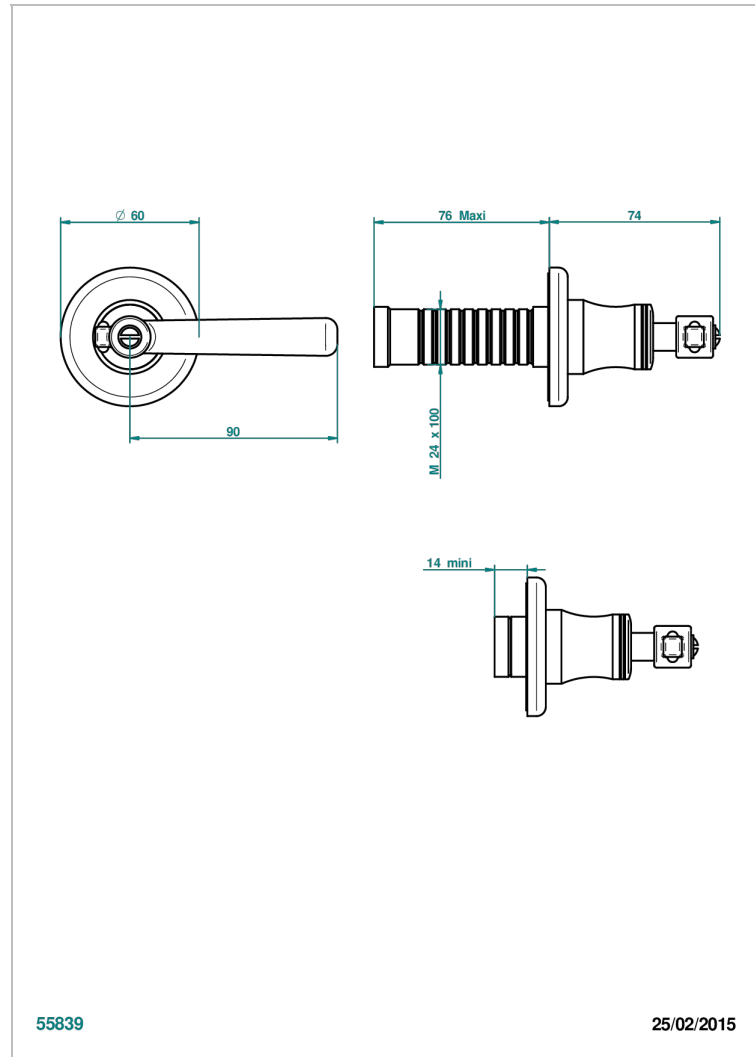

BEAUBOURG WITH LEVER HANDLES

G7B-30B

Wall volume control 30 & 32 trim

THG[®]
PARIS

CHARACTERISTIC

- Beaubourg with lever handles
- Wall volume control 30 & 32 trim

RELATED SKU'S

- Ref. G00-32CUSA 3/4" Volume control wall valve with ceramic cartridge
- Ref. G00-32HUSA 3/4" Volume control wall valve with ceramic cartridge counterclockwise
- Ref. G00-30CUSA 1/2" volume control wall valve with ceramic cartridge
- Ref. G00-30HUSA 1/2" Volume control wall valve with ceramic cartridge counterclockwise