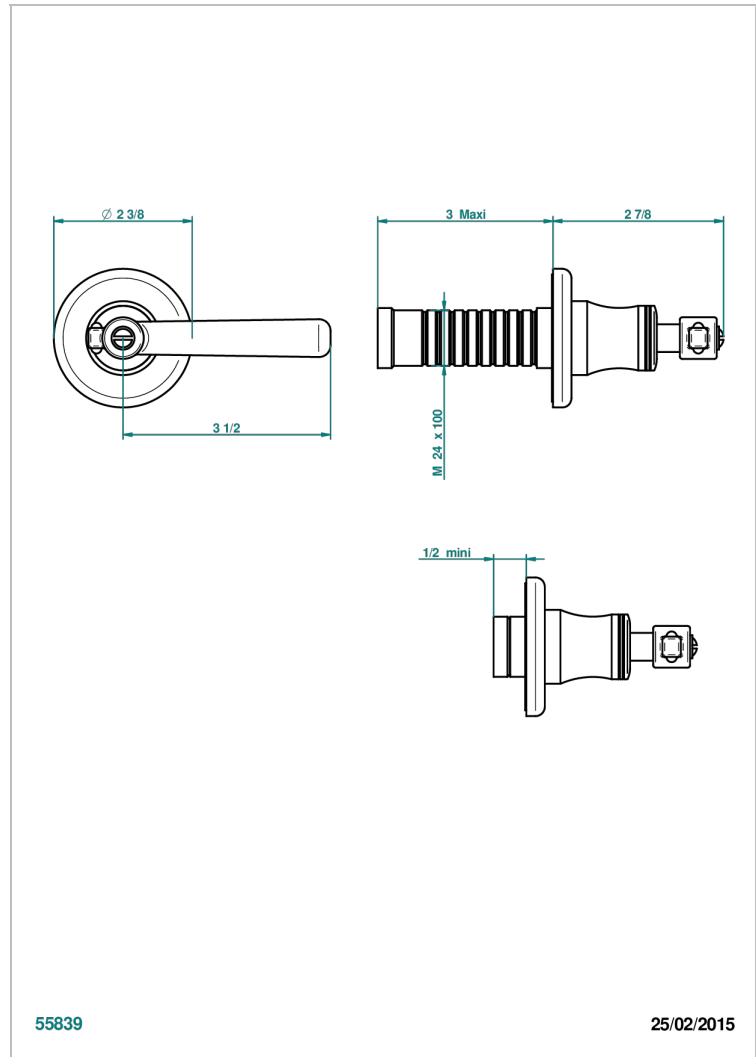

BEAUBOURG WITH LEVER HANDLES

G7B-30B

Wall volume control 30 & 32 trim

THG[®]
PARIS

CHARACTERISTIC

- Beaubourg with lever handles
- Wall volume control 30 & 32 trim

RELATED SKU'S

- Ref. G00-32CUSA 3/4" Volume control wall valve with ceramic cartridge
- Ref. G00-32HUSA 3/4" Volume control wall valve with ceramic cartridge counterclockwise
- Ref. G00-30CUSA 1/2" volume control wall valve with ceramic cartridge
- Ref. G00-30HUSA 1/2" Volume control wall valve with ceramic cartridge counterclockwise