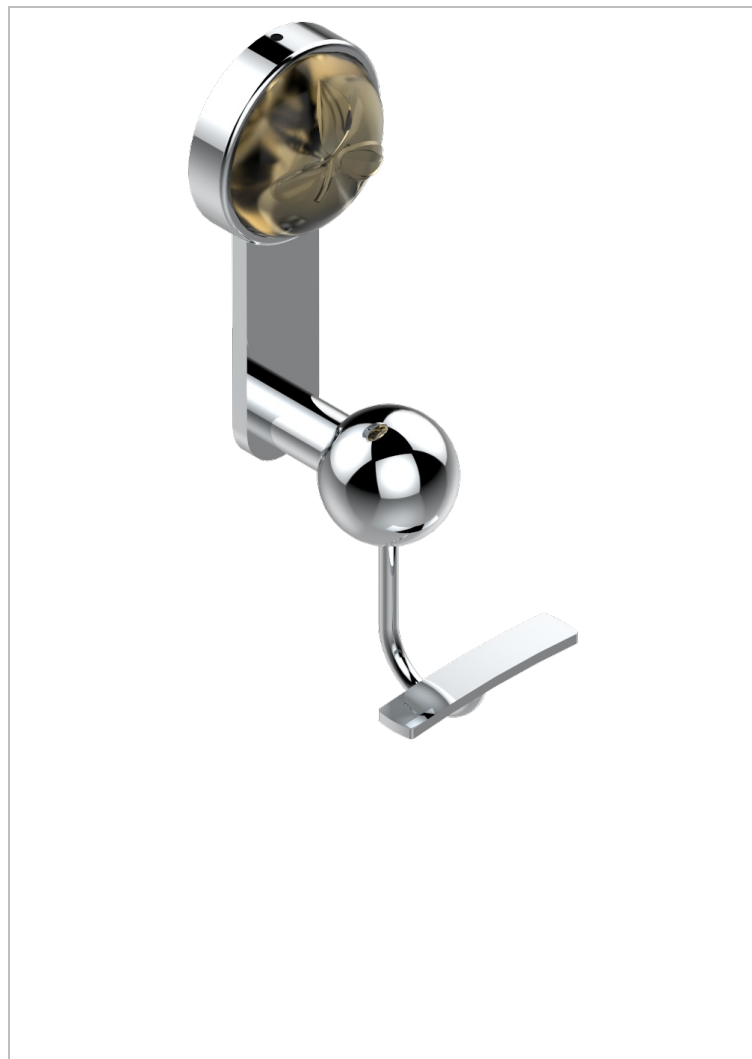

# POMME GOLD LUSTER CRYSTAL

A46-510

Robe hook

## CHARACTERISTIC

- Pomme Gold luster crystal
- Robe hook

## AVAILABLE FINITIONS

Black ceram - D30  
Blush PVD - H62  
Brass color PVD - H49  
Brown bronze color PVD - F33  
Chrome polished - A02  
Chrome polished / gold polished - G02

Copper antique matt, coated - H07  
Gold color PVD - H52  
Gold mat - F07  
Gold polished - F01  
Graphite PVD - H64  
Light coated bronze - D01

Matt Umber PVD - H67  
Matt blush PVD - H60  
Matt brass color PVD - H50  
Matt brown bronze color PVD - F34  
Matt chrome (American satin) - C02  
Matt gold color PVD - H53

Matt graphite PVD - H65  
Matt nickel (American satin) - C01  
Matt nickel color PVD - H56  
Nickel antique / Sovereign - H28  
Nickel color PVD - H55  
Nickel polished - B01