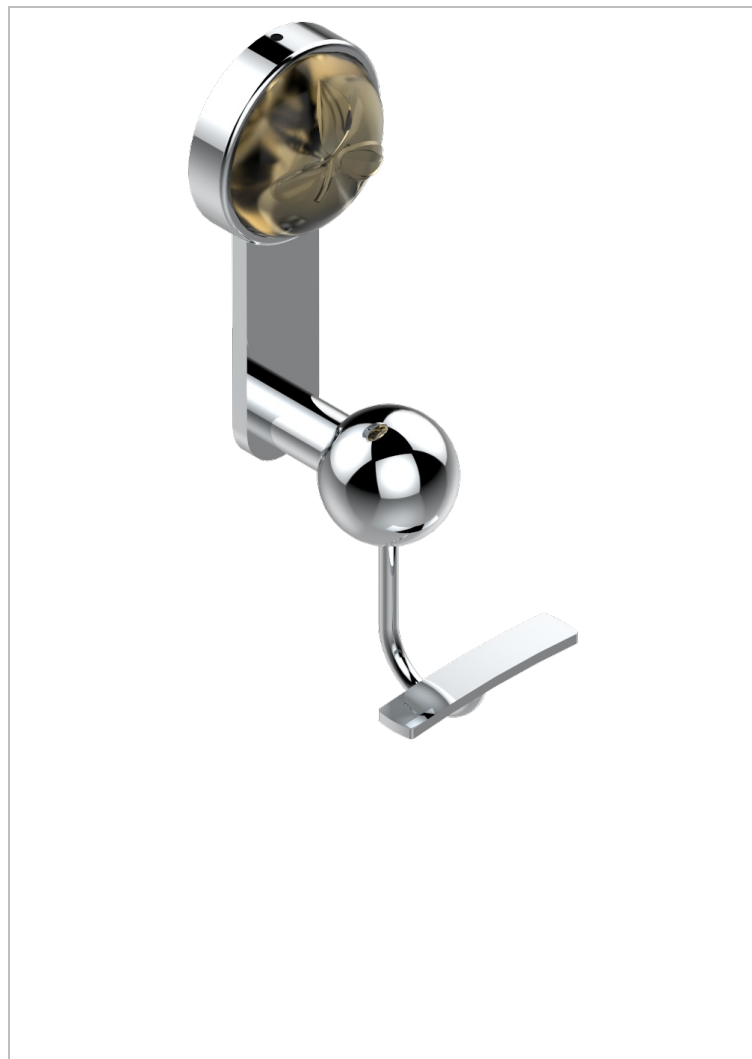

# POMME GOLD LUSTER CRYSTAL

A46-510

Robe hook

## CHARACTERISTIC

- Pomme Gold luster crystal
- Robe hook

## AVAILABLE FINITIONS

Black ceram - D30

Blush PVD - H62

Brass color PVD - H49

Brown bronze color PVD - F33

Chrome polished - A02

Chrome polished / gold polished - G02

Copper antique matt, coated - H07

Nickel color PVD - H55

Nickel polished - B01

Soft gold - F30

Soft matt gold - F31

Umber PVD - H66