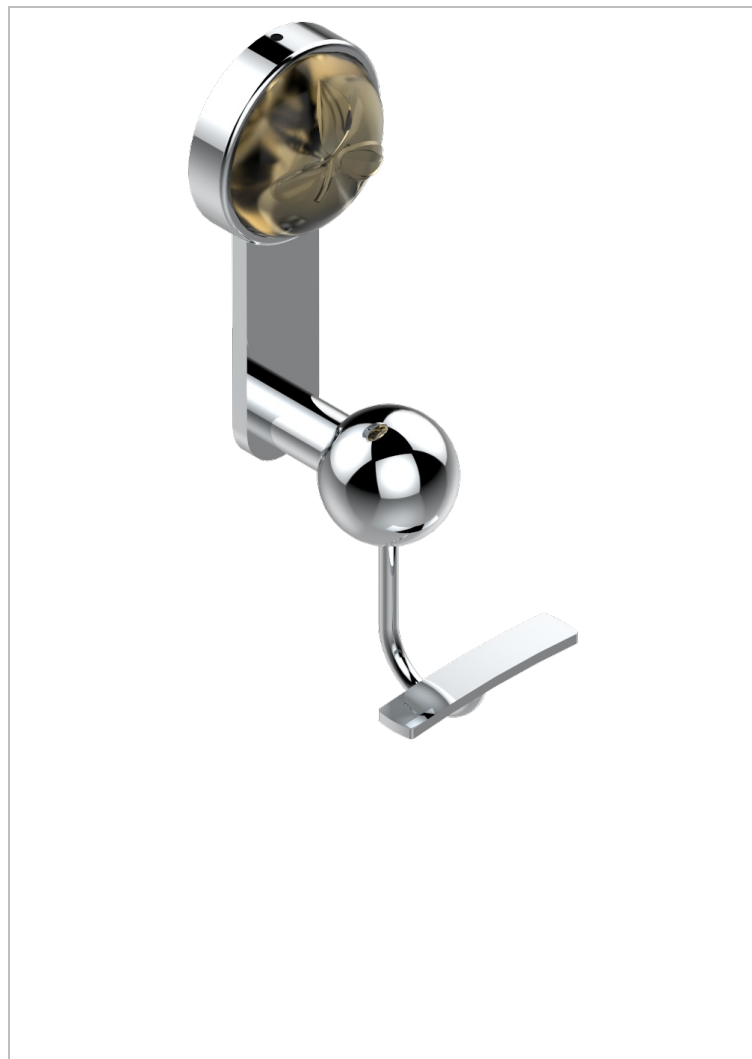

POMME GOLD LUSTER CRYSTAL

A46-510

Robe hook

CHARACTERISTIC

- Pomme Gold luster crystal
- Robe hook

AVAILABLE FINITIONS

Antique nickel - H28
Black ceram - D30
Blush PVD - H62
Brass color PVD - H49
Brown bronze color PVD - F33
Gold color PVD - H52

Graphite PVD - H64
Lacquered light bronze - D01
Matt Umber PVD - H67
Matt blush PVD - H60
Matt brass color PVD - H50
Matt brown bronze color PVD - F34

Matt chrome - C02
Matt gold - F07
Matt gold color PVD - H53
Matt graphite PVD - H65
Matt nickel (color finish) - C01
Matt nickel color PVD - H56

Nickel color PVD - H55
Polished chrome (color finish) - A02
Polished chrome / Polished gold (color finish) - G02
Polished gold (color finish) - F01
Polished nickel - B01
Soft gold - F30

Soft matt gold - F31
Umber PVD - H66
Varnished matt antique red copper (color finish) - H07