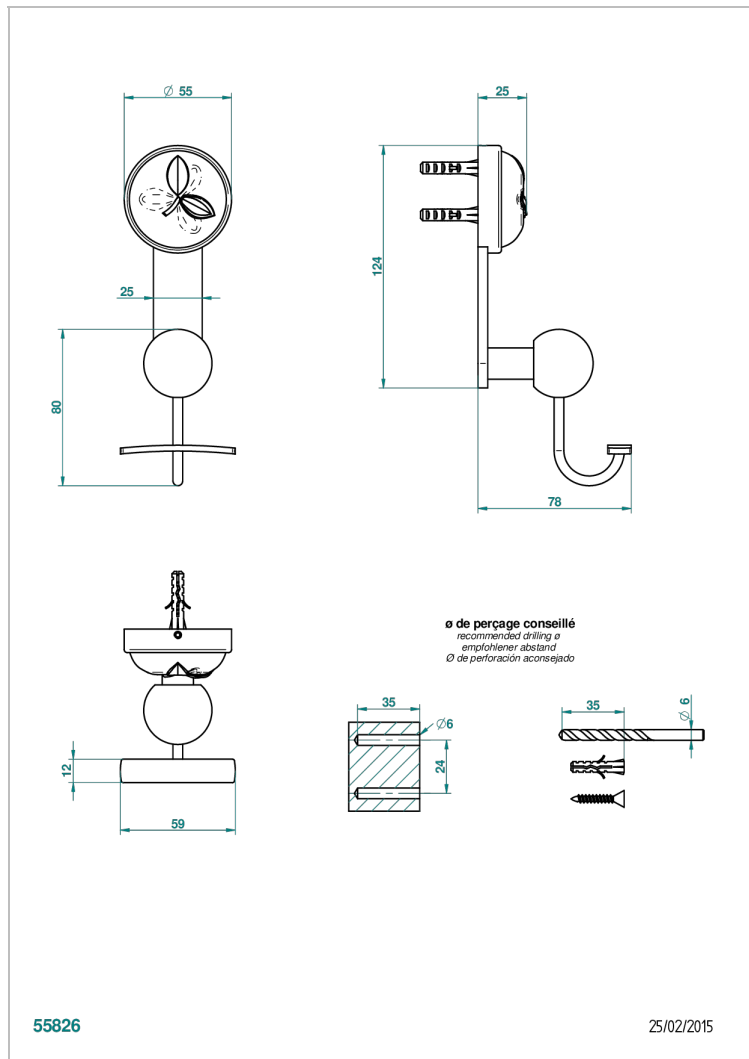

POMME GOLD LUSTER CRYSTAL

A46-510

Robe hook

CHARACTERISTIC

- Pomme Gold luster crystal
- Robe hook

AVAILABLE FINITIONS

Antique nickel - H28
Black ceram - D30
Blush PVD - H62
Brass color PVD - H49
Brown bronze color PVD - F33
Gold color PVD - H52

Graphite PVD - H64
Lacquered light bronze - D01
Matt Umber PVD - H67
Matt blush PVD - H60
Matt brass color PVD - H50
Matt brown bronze color PVD - F34

Matt chrome - C02
Matt gold - F07
Matt gold color PVD - H53
Matt graphite PVD - H65
Matt nickel (color finish) - C01
Matt nickel color PVD - H56

Nickel color PVD - H55
Polished chrome (color finish) - A02
Polished chrome / Polished gold (color finish) - G02
Polished gold (color finish) - F01
Polished nickel - B01
Soft gold - F30

Soft matt gold - F31
Umber PVD - H66
Varnished matt antique red copper (color finish) - H07