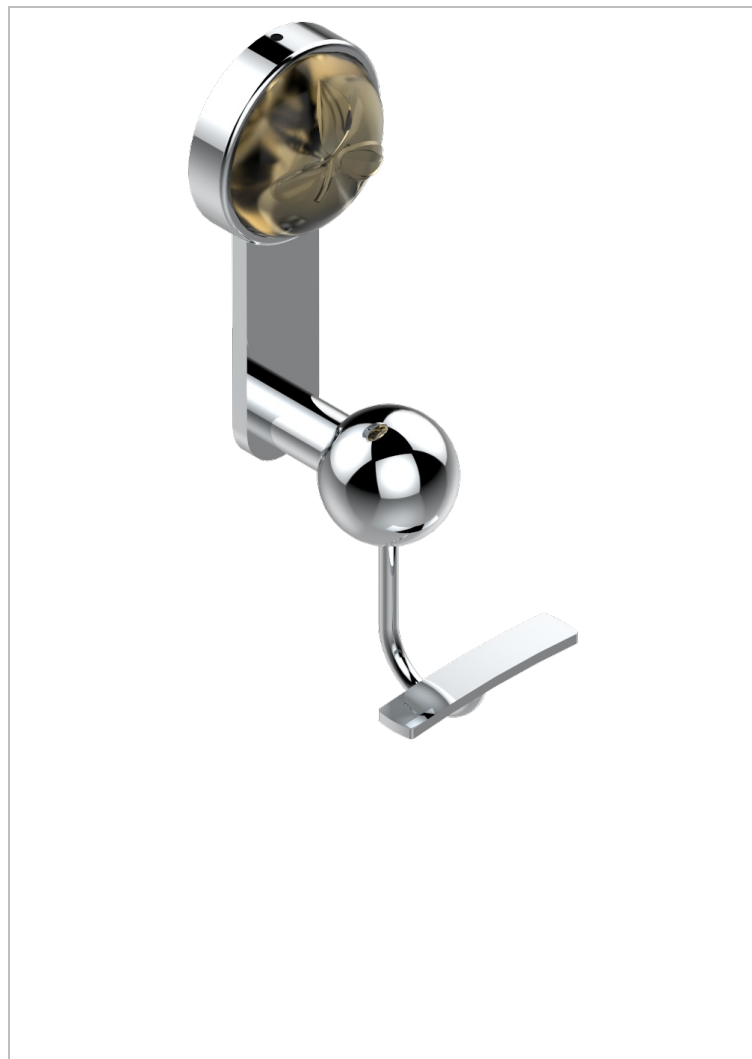

# POMME GOLD LUSTER CRYSTAL

A46-510

Robe hook

## CHARACTERISTIC

- Pomme Gold luster crystal
- Robe hook

## AVAILABLE FINITIONS

Antique nickel - H28  
 Black ceram - D30  
 Blush PVD - H62  
 Brass color PVD - H49  
 Brown bronze color PVD - F33  
 Gold color PVD - H52

Graphite PVD - H64  
 Lacquered light bronze - D01  
 Matt Umber PVD - H67  
 Matt blush PVD - H60  
 Matt brass color PVD - H50  
 Matt brown bronze color PVD - F34

Soft matt gold - F31  
 Umber PVD - H66  
 Varnished matt antique red copper (color finish) - H07