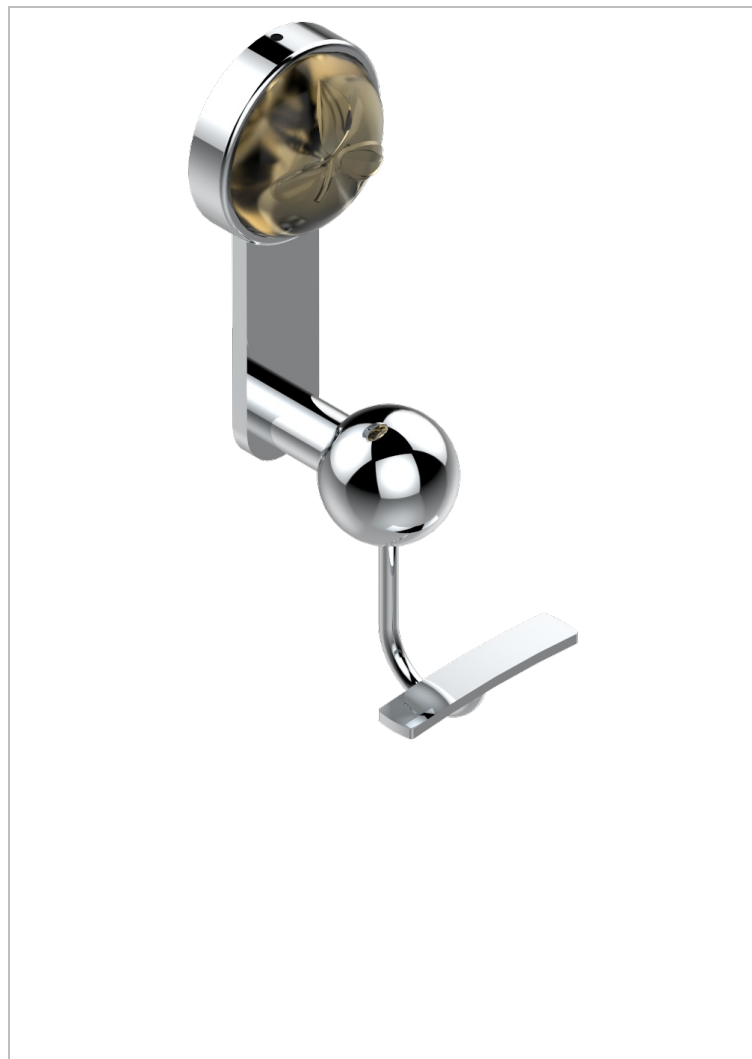

# POMME GOLD LUSTER CRYSTAL

A46-510

Robe hook

## CHARACTERISTIC

- Pomme Gold luster crystal
- Robe hook

## AVAILABLE FINITIONS

Antique nickel - H28  
Black ceram - D30  
Blush PVD - H62  
Brass color PVD - H49  
Brown bronze color PVD - F33  
Gold color PVD - H52

Graphite PVD - H64  
Lacquered light bronze - D01  
Matt Umber PVD - H67  
Matt blush PVD - H60  
Matt brass color PVD - H50  
Matt brown bronze color PVD - F34

Soft matt gold - F31  
Umber PVD - H66  
Varnished matt antique red copper (color finish) - H07