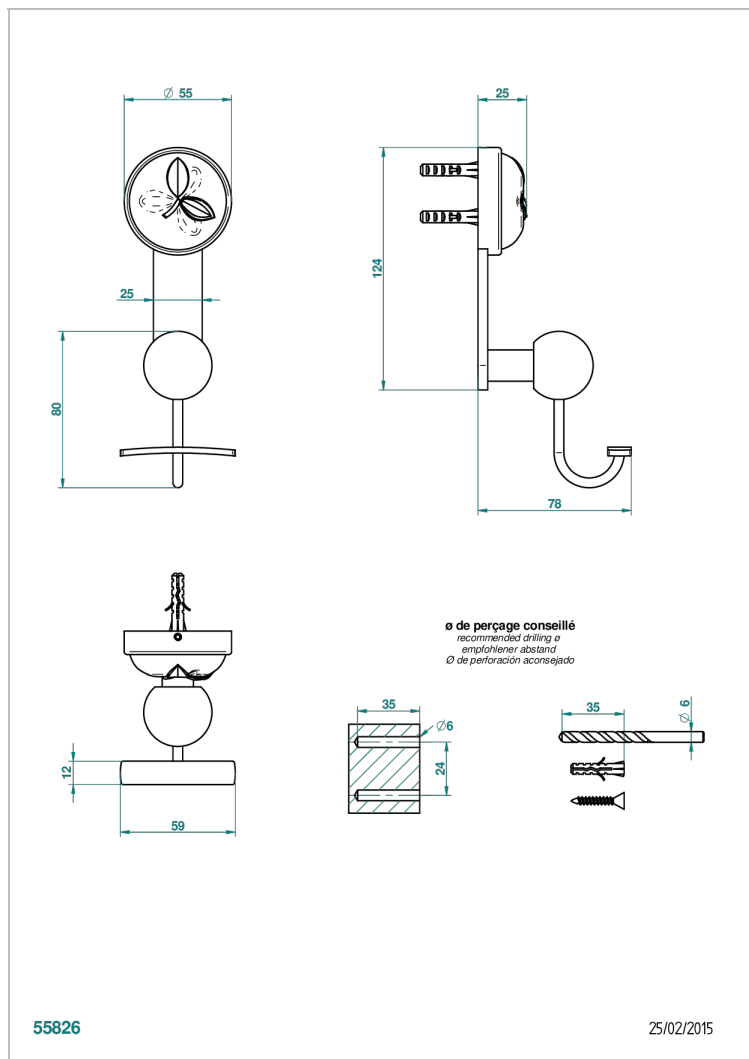

# POMME GOLD LUSTER CRYSTAL

A46-510

Robe hook

## CHARACTERISTIC

- Pomme Gold luster crystal
- Robe hook

## AVAILABLE FINITIONS

Antique nickel - H28  
Black ceram - D30  
Blush PVD - H62  
Brass color PVD - H49  
Brown bronze color PVD - F33  
Gold color PVD - H52

Graphite PVD - H64  
Lacquered light bronze - D01  
Matt Umber PVD - H67  
Matt blush PVD - H60  
Matt brass color PVD - H50  
Matt brown bronze color PVD - F34