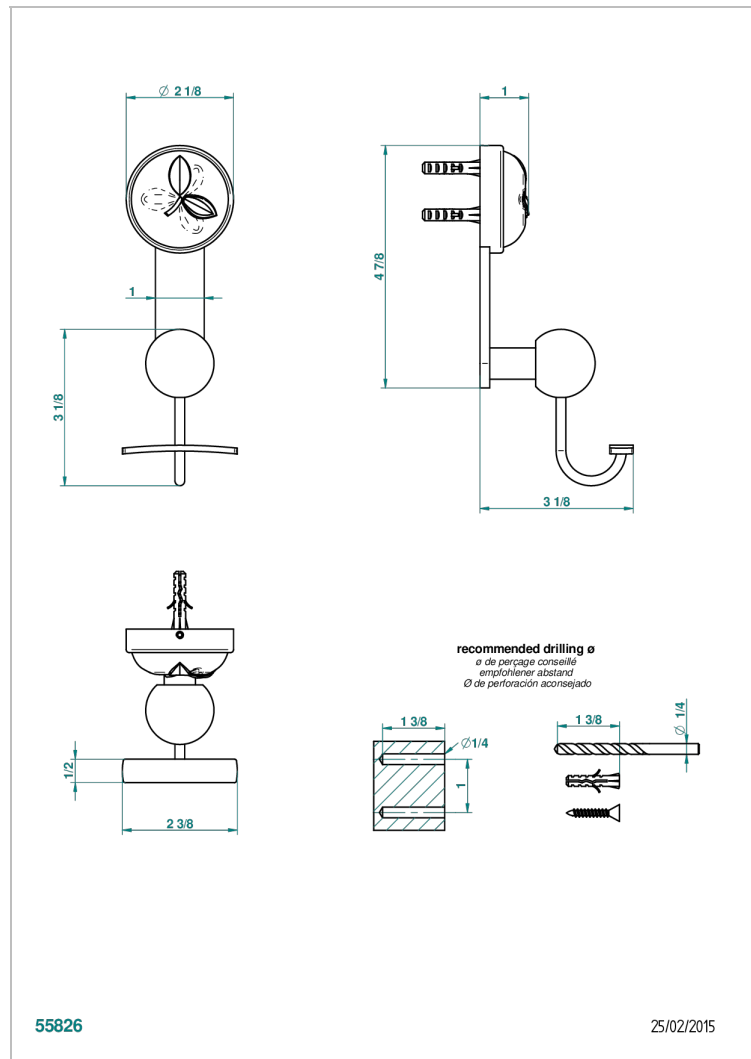

POMME GOLD LUSTER CRYSTAL

A46-510

Robe hook

CHARACTERISTIC

- Pomme Gold luster crystal
- Robe hook

AVAILABLE FINITIONS

Antique nickel - H28
 Black ceram - D30
 Blush PVD - H62
 Brass color PVD - H49
 Brown bronze color PVD - F33
 Gold color PVD - H52

Nickel color PVD - H55
 Polished chrome (color finish) - A02
 Polished chrome / Polished gold (color finish) - G02
 Polished gold (color finish) - F01
 Polished nickel - B01
 Soft gold - F30

Soft matt gold - F31
 Umber PVD - H66
 Varnished matt antique red copper (color finish) - H07