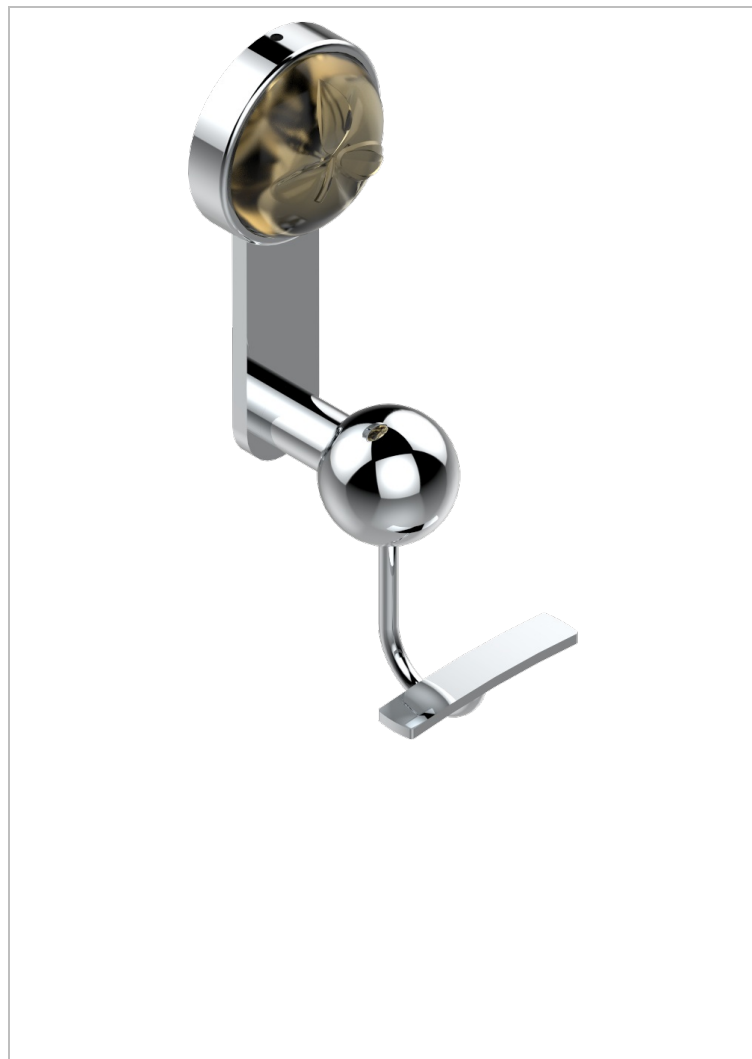

POMME GOLD LUSTER CRYSTAL

A46-510

Robe hook

CHARACTERISTIC

- Pomme Gold luster crystal
- Robe hook

AVAILABLE FINITIONS

Antique nickel - H28
 Black ceram - D30
 Blush PVD - H62
 Brass color PVD - H49
 Brown bronze color PVD - F33
 Gold color PVD - H52

Graphite PVD - H64
 Lacquered light bronze - D01
 Matt Umber PVD - H67
 Matt blush PVD - H60
 Matt brass color PVD - H50
 Matt brown bronze color PVD - F34

Matt chrome - C02
 Matt gold - F07
 Matt gold color PVD - H53
 Matt graphite PVD - H65
 Matt nickel (color finish) - C01
 Matt nickel color PVD - H56

Nickel color PVD - H55
 Polished chrome (color finish) - A02
 Polished chrome / Polished gold (color finish) - G02
 Polished gold (color finish) - F01
 Polished nickel - B01
 Soft gold - F30

Soft matt gold - F31
 Umber PVD - H66
 Varnished matt antique red copper (color finish) - H07