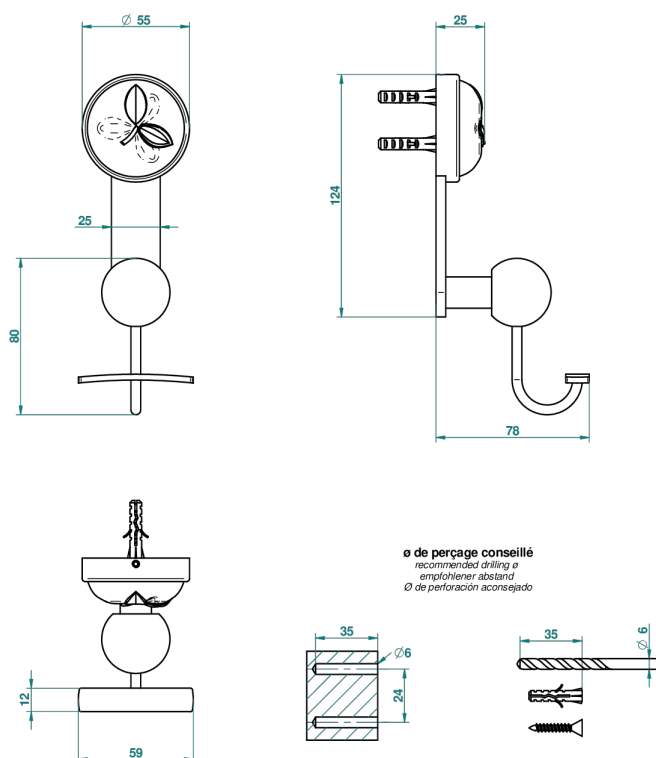

POMME CLEAR SATIN CRYSTAL

A42-510

Robe hook

55825

25/02/2015

CHARACTERISTIC

- Pomme Clear satin crystal
- Robe hook

AVAILABLE FINITIONS