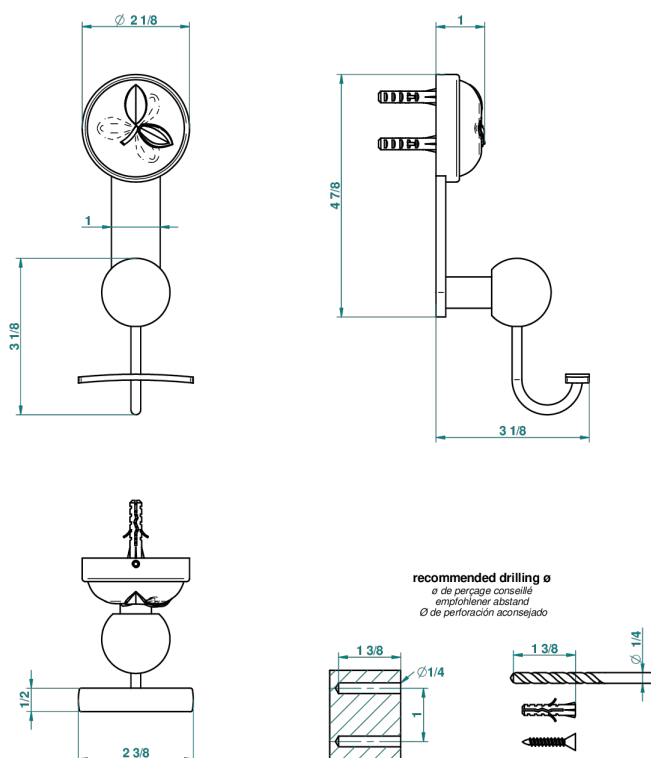

POMME CLEAR SATIN CRYSTAL

A42-510

Robe hook

55825

25/02/2015

CHARACTERISTIC

- Pomme Clear satin crystal
- Robe hook

AVAILABLE FINITIONS