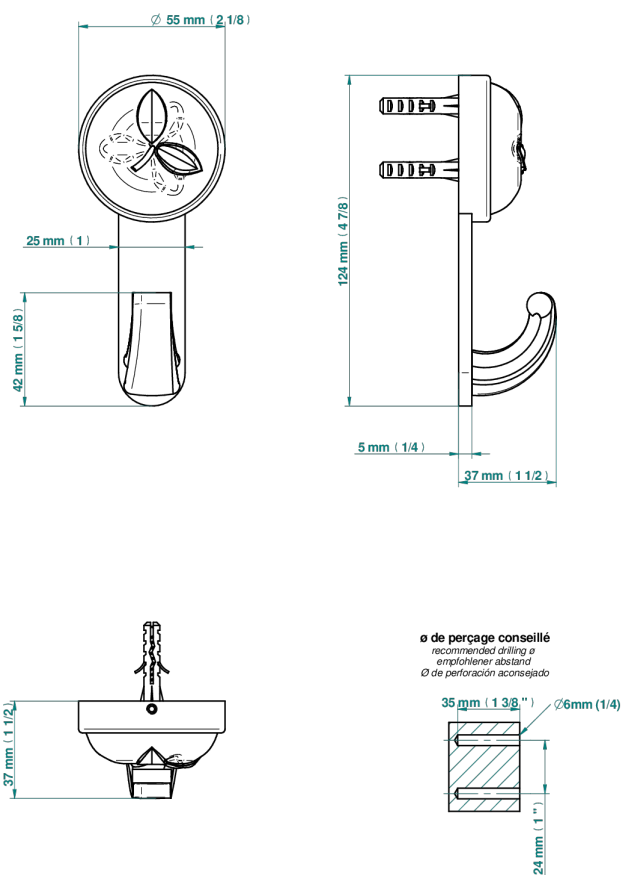

POMME GOLD LUSTER CRYSTAL

A46-508

Robe hook single small

55824

03/01/2022

CHARACTERISTIC

- Pomme Gold luster crystal
- Robe hook single small

AVAILABLE FINITIONS