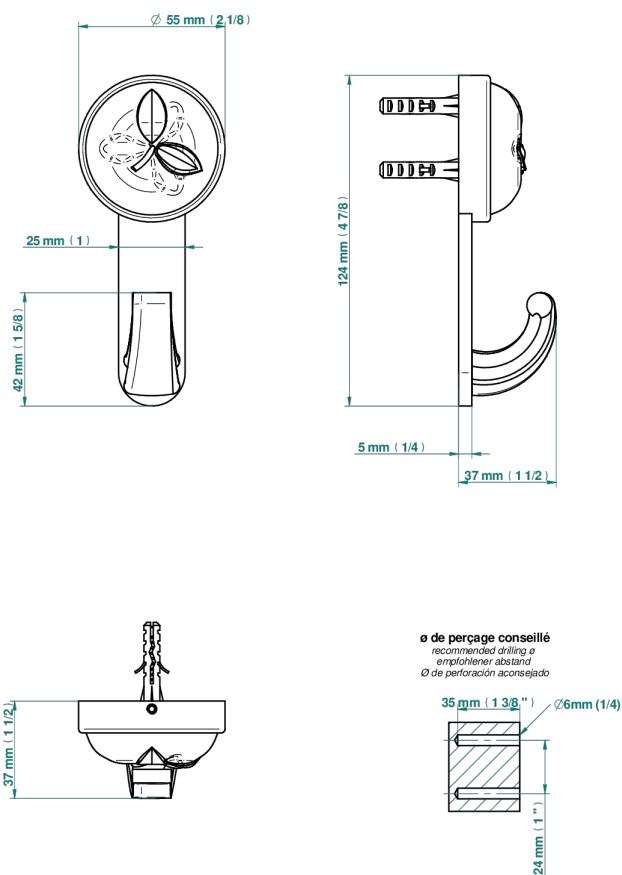

POMME GOLD LUSTER CRYSTAL

A46-508

Single robe hook

55824

03/01/2022

CHARACTERISTIC

- Pomme Gold luster crystal
- Single robe hook

AVAILABLE FINITIONS