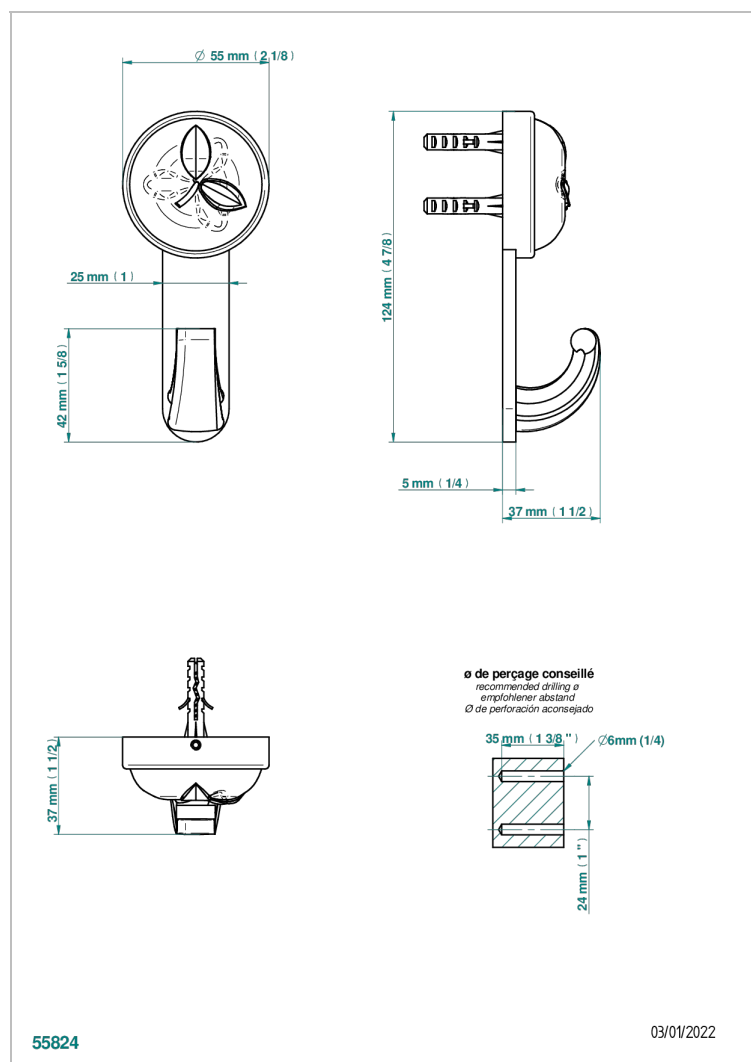

POMME GOLD LUSTER CRYSTAL

A46-508

Single robe hook

CHARACTERISTIC

- Pomme Gold luster crystal
- Single robe hook

AVAILABLE FINITIONS

Antique nickel - H28
Black ceram - D30
Blush PVD - H62
Brass color PVD - H49
Brown bronze color PVD - F33
Gold color PVD - H52