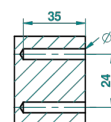

POMME CLEAR SATINY CRYSTAL

A42-508

Robe hook single small

55822

25/02/2015

CHARACTERISTIC

- Pomme Clear satiny crystal
- Robe hook single small

AVAILABLE FINITIONS

Black ceram - D30
Blush PVD - H62
Brass color PVD - H49
Brown bronze color PVD - F33
Chrome polished - A02
Chrome polished / gold polished - G02

Copper antique matt, coated - H07
Gold color PVD - H52
Gold mat - F07
Gold polished - F01
Graphite PVD - H64
Light coated bronze - D01

Matt Umber PVD - H67
Matt blush PVD - H60
Matt brass color PVD - H50
Matt brown bronze color PVD - F34
Matt chrome (American satin) - C02
Matt gold color PVD - H53

Matt graphite PVD - H65
Matt nickel (American satin) - C01
Matt nickel color PVD - H56
Nickel antique / Sovereign - H28
Nickel color PVD - H55
Nickel polished - B01

Soft gold - F30
Soft matt gold - F31
Umber PVD - H66