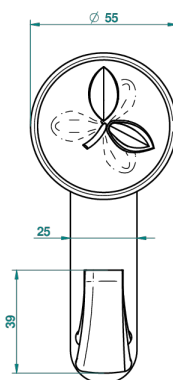

POMME CLEAR SATINY CRYSTAL

A42-508

Robe hook single small

55822

25/02/2015

CHARACTERISTIC

- Pomme Clear satiny crystal
- Robe hook single small

AVAILABLE FINITIONS

Black ceram - D30
Blush PVD - H62
Brass color PVD - H49
Brown bronze color PVD - F33
Chrome polished - A02
Chrome polished / gold polished - G02

Copper antique matt, coated - H07
Gold color PVD - H52
Gold mat - F07
Gold polished - F01
Graphite PVD - H64
Light coated bronze - D01

Matt Umber PVD - H67
Matt blush PVD - H60
Matt brass color PVD - H50
Matt brown bronze color PVD - F34
Matt chrome (American satin) - C02
Matt gold color PVD - H53

Matt graphite PVD - H65
Matt nickel (American satin) - C01
Matt nickel color PVD - H56
Nickel antique / Sovereign - H28
Nickel color PVD - H55
Nickel polished - B01

Soft gold - F30
Soft matt gold - F31
Umber PVD - H66