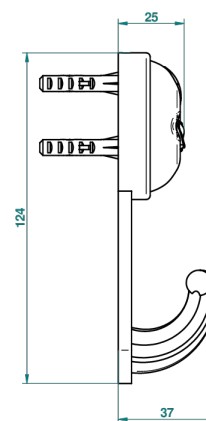

POMME CLEAR SATINY CRYSTAL

A42-508

Robe hook single small

55822

25/02/2015

CHARACTERISTIC

- Pomme Clear satiny crystal
- Robe hook single small

AVAILABLE FINITIONS

Black ceram - D30
Blush PVD - H62
Brass color PVD - H49
Brown bronze color PVD - F33
Chrome polished - A02
Chrome polished / gold polished - G02

Copper antique matt, coated - H07
Gold color PVD - H52
Gold mat - F07
Gold polished - F01
Graphite PVD - H64
Light coated bronze - D01

Matt Umber PVD - H67
Matt blush PVD - H60
Matt brass color PVD - H50
Matt brown bronze color PVD - F34
Matt chrome (American satin) - C02
Matt gold color PVD - H53

Matt graphite PVD - H65
Matt nickel (American satin) - C01
Matt nickel color PVD - H56
Nickel antique / Sovereign - H28
Nickel color PVD - H55
Nickel polished - B01

Soft gold - F30
Soft matt gold - F31
Umber PVD - H66