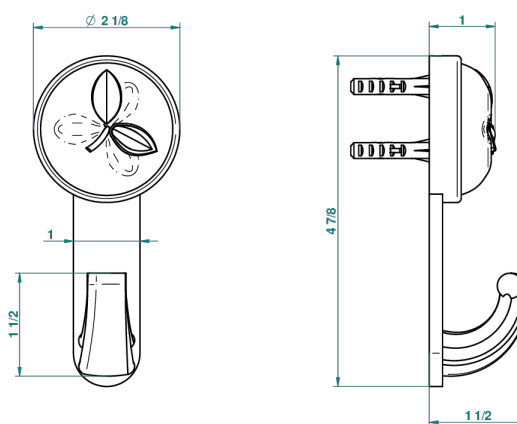

POMME CLEAR SATINY CRYSTAL

A42-508

Robe hook single small

55822

25/02/2015

CHARACTERISTIC

- Pomme Clear satiny crystal
- Robe hook single small

AVAILABLE FINITIONS

Black ceram - D30
Blush PVD - H62
Brass color PVD - H49
Brown bronze color PVD - F33
Chrome polished - A02
Chrome polished / gold polished - G02

Copper antique matt, coated - H07
Gold color PVD - H52
Gold mat - F07
Gold polished - F01
Graphite PVD - H64
Light coated bronze - D01

Matt Umber PVD - H67
Matt blush PVD - H60
Matt brass color PVD - H50
Matt brown bronze color PVD - F34
Matt chrome (American satin) - C02
Matt gold color PVD - H53

Matt graphite PVD - H65
Matt nickel (American satin) - C01
Matt nickel color PVD - H56
Nickel antique / Sovereign - H28
Nickel color PVD - H55
Nickel polished - B01

Soft gold - F30
Soft matt gold - F31
Umber PVD - H66