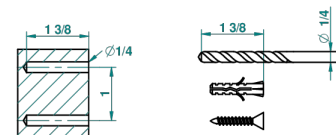

POMME CLEAR SATINY CRYSTAL

A42-508

Robe hook single small

55822

25/02/2015

CHARACTERISTIC

- Pomme Clear satiny crystal
- Robe hook single small

AVAILABLE FINITIONS

Black ceram - D30
Blush PVD - H62
Brass color PVD - H49
Brown bronze color PVD - F33
Chrome polished - A02
Chrome polished / gold polished - G02

Copper antique matt, coated - H07
Gold color PVD - H52
Gold mat - F07
Gold polished - F01
Graphite PVD - H64
Light coated bronze - D01

Matt Umber PVD - H67
Matt blush PVD - H60
Matt brass color PVD - H50
Matt brown bronze color PVD - F34
Matt chrome (American satin) - C02
Matt gold color PVD - H53

Matt graphite PVD - H65
Matt nickel (American satin) - C01
Matt nickel color PVD - H56
Nickel antique / Sovereign - H28
Nickel color PVD - H55
Nickel polished - B01

Soft gold - F30
Soft matt gold - F31
Umber PVD - H66