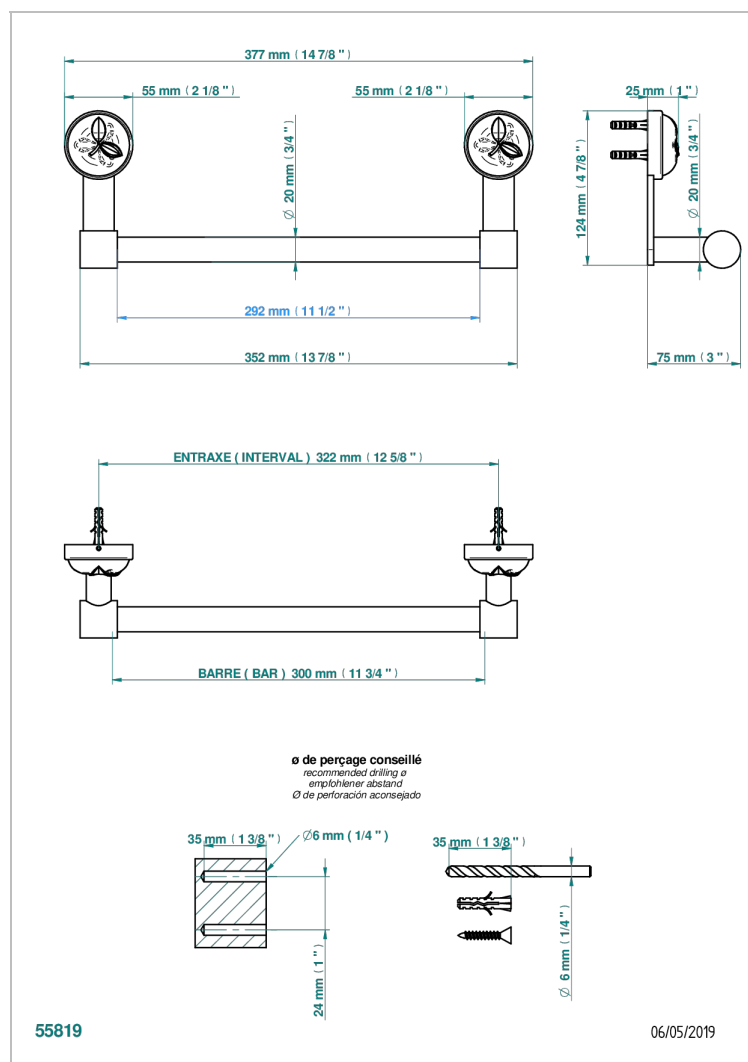

POMME GOLD LUSTER CRYSTAL

A46-520/30

Towel bar, 12" long

THG[®]
PARIS

CHARACTERISTIC

- Pomme Gold luster crystal
- Towel bar, 12" long

AVAILABLE FINITIONS

Black ceram - D30