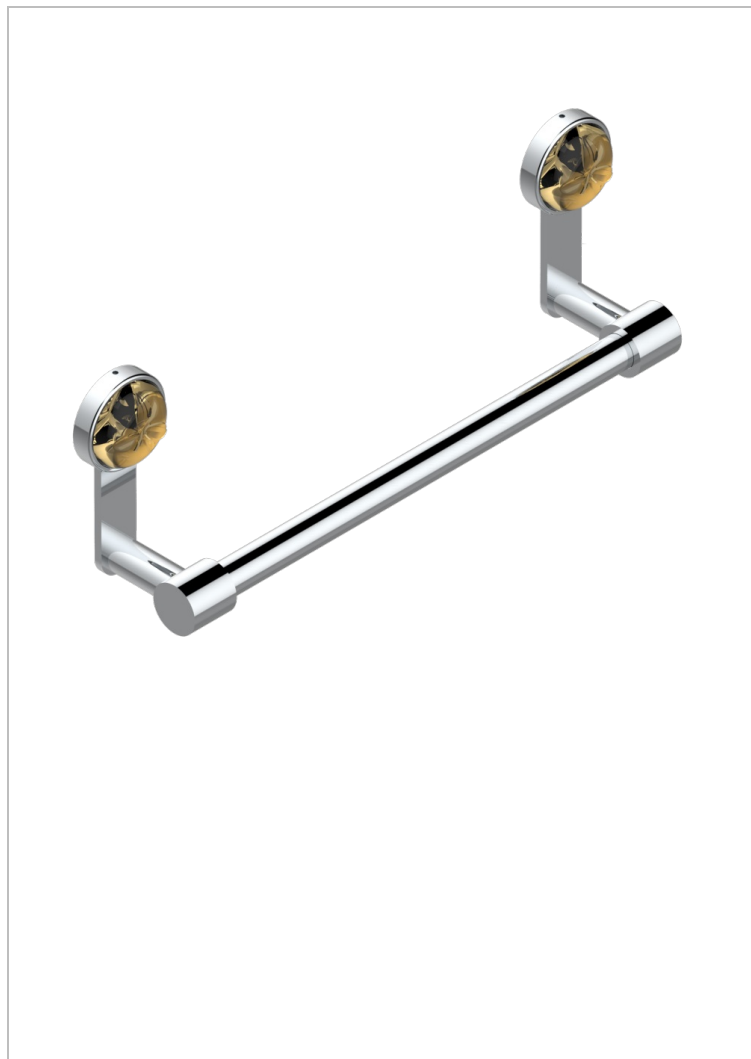

POMME GOLD LUSTER CRYSTAL

A46-520/30

Towel bar, 12" long

THG[®]
PARIS

CHARACTERISTIC

- Pomme Gold luster crystal
- Towel bar, 12" long

AVAILABLE FINITIONS

Black ceram - D30

Blush PVD - H62

Brass color PVD - H49

Brown bronze color PVD - F33

Chrome polished - A02

Chrome polished / gold polished - G02

Copper antique matt, coated - H07

Gold color PVD - H52

Gold mat - F07

Gold polished - F01

Graphite PVD - H64

Light coated bronze - D01

Matt Umber PVD - H67

Matt blush PVD - H60

Matt brass color PVD - H50

Matt brown bronze color PVD - F34

Matt chrome (American satin) - C02

Soft matt gold - F31

Umber PVD - H66