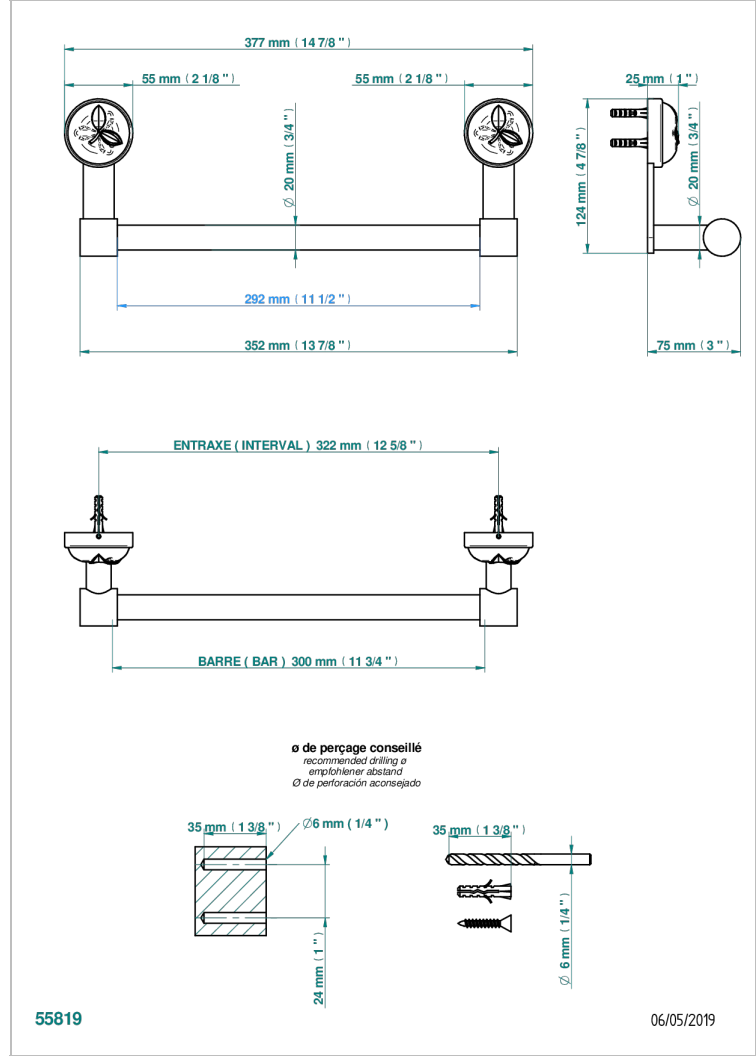

POMME GOLD LUSTER CRYSTAL

A46-520/30

Single towel rail, fixed rail, length: 300 mm, ø 20 mm

CHARACTERISTIC

- Pomme Gold luster crystal
- Single towel rail, fixed rail, length: 300 mm, ø 20 mm

AVAILABLE FINITIONS