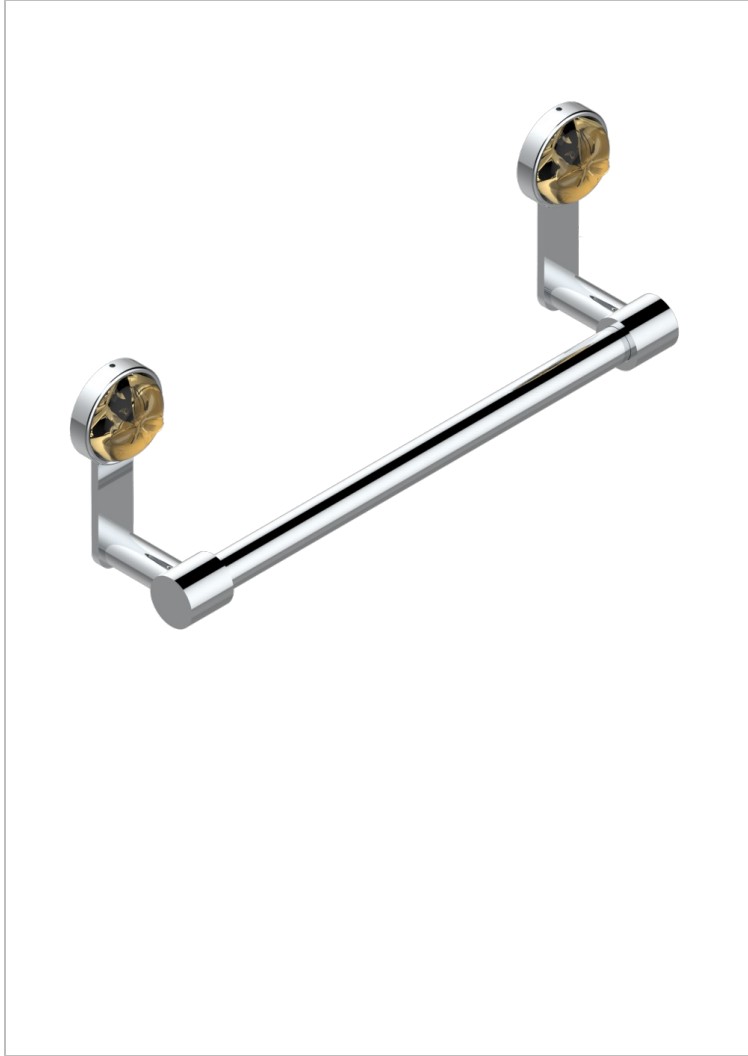

POMME GOLD LUSTER CRYSTAL

A46-520/30

Single towel rail, fixed rail, length: 300 mm, ø 20 mm

CHARACTERISTIC

- Pomme Gold luster crystal
- Single towel rail, fixed rail, length: 300 mm, ø 20 mm

AVAILABLE FINITIONS

- Antique nickel - H28
- Black ceram - D30
- Blush PVD - H62
- Brass color PVD - H49
- Brown bronze color PVD - F33
- Gold color PVD - H52

- Graphite PVD - H64
- Lacquered light bronze - D01
- Matt Umber PVD - H67
- Matt blush PVD - H60
- Matt brass color PVD - H50
- Matt brown bronze color PVD - F34

- Matt chrome - C02
- Matt gold - F07
- Matt gold color PVD - H53
- Matt graphite PVD - H65
- Matt nickel (color finish) - C01
- Matt nickel color PVD - H56

- Nickel color PVD - H55
- Polished chrome (color finish) - A02
- Polished chrome / Polished gold (color finish) - G02
- Polished gold (color finish) - F01
- Polished nickel - B01
- Soft gold - F30

- Soft matt gold - F31
- Umber PVD - H66
- Varnished matt antique red copper (color finish) - H07