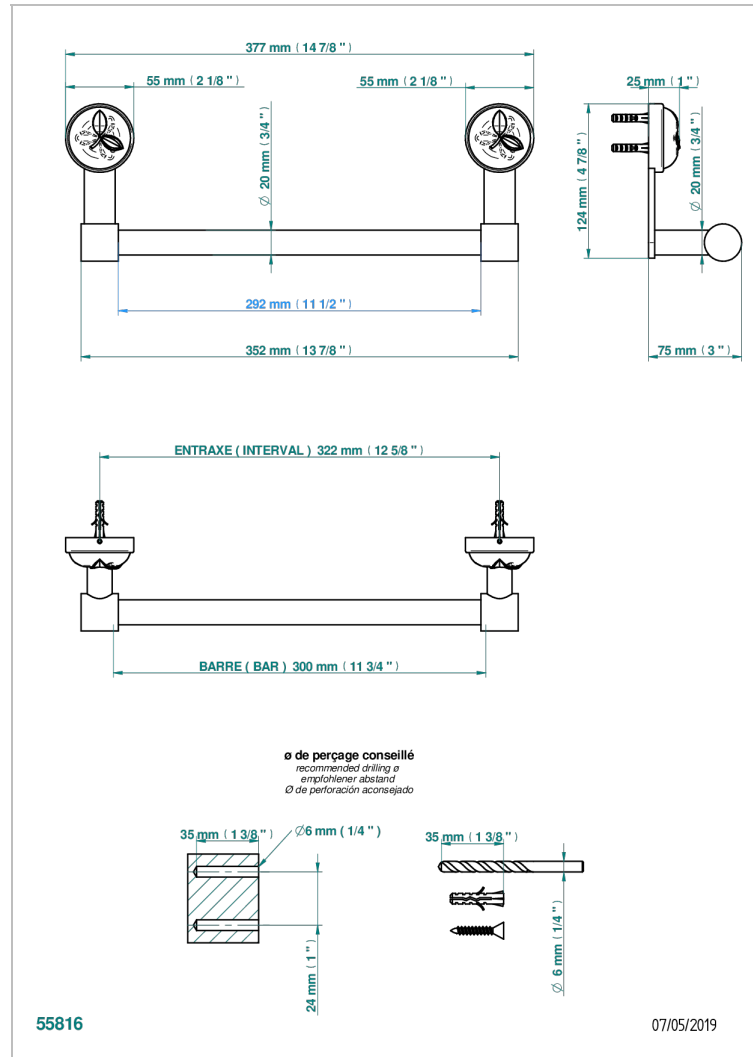

POMME CLEAR SATINY CRYSTAL

A42-520/30

Towel bar, 12" long

CHARACTERISTIC

- Pomme Clear satiny crystal
- Towel bar, 12" long

AVAILABLE FINITIONS

Black ceram - D30
Blush PVD - H62
Brass color PVD - H49
Brown bronze color PVD - F33
Chrome polished - A02
Chrome polished / gold polished - G02