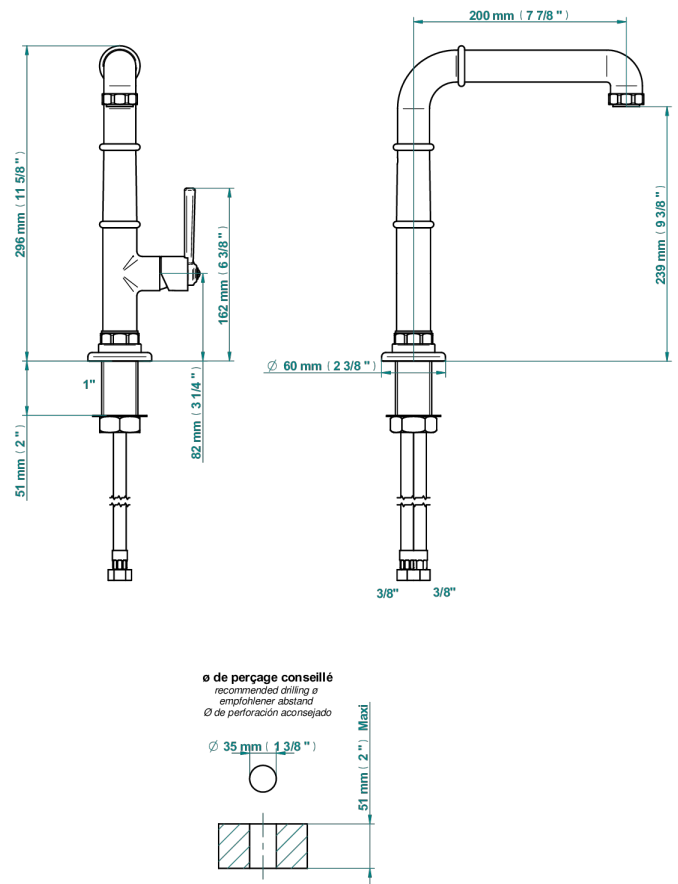

SAINT-GERMAIN WITH LEVER

G7D-6506H

Single lever bar mixer tap

55791

29/07/2021

CHARACTERISTIC

- Saint-germain with lever
- Single lever bar mixer tap

AVAILABLE FINITIONS