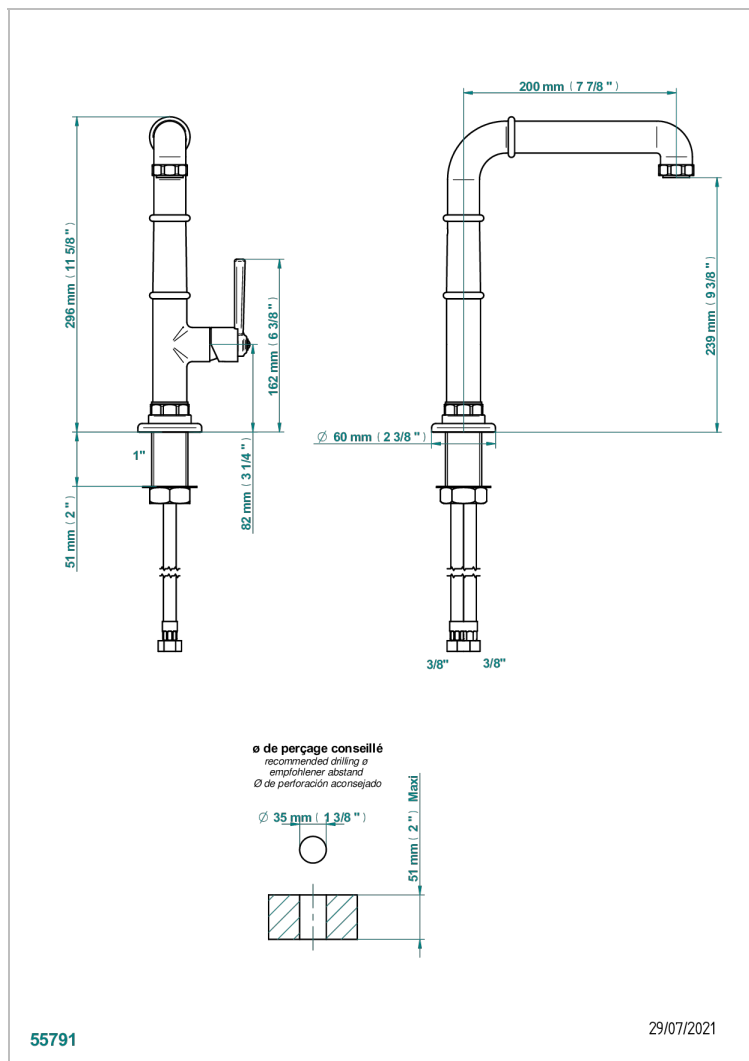

SAINT-GERMAIN WITH LEVER

G7D-6506H

Single lever bar mixer tap

特色

- Saint-Germain with lever
- Single lever bar mixer tap

可选饰面

Black ceram - D30
Blush PVD - H62
Graphite PVD - H64
Matt Umber PVD - H67
Matt blush PVD - H60
Matt graphite PVD - H65