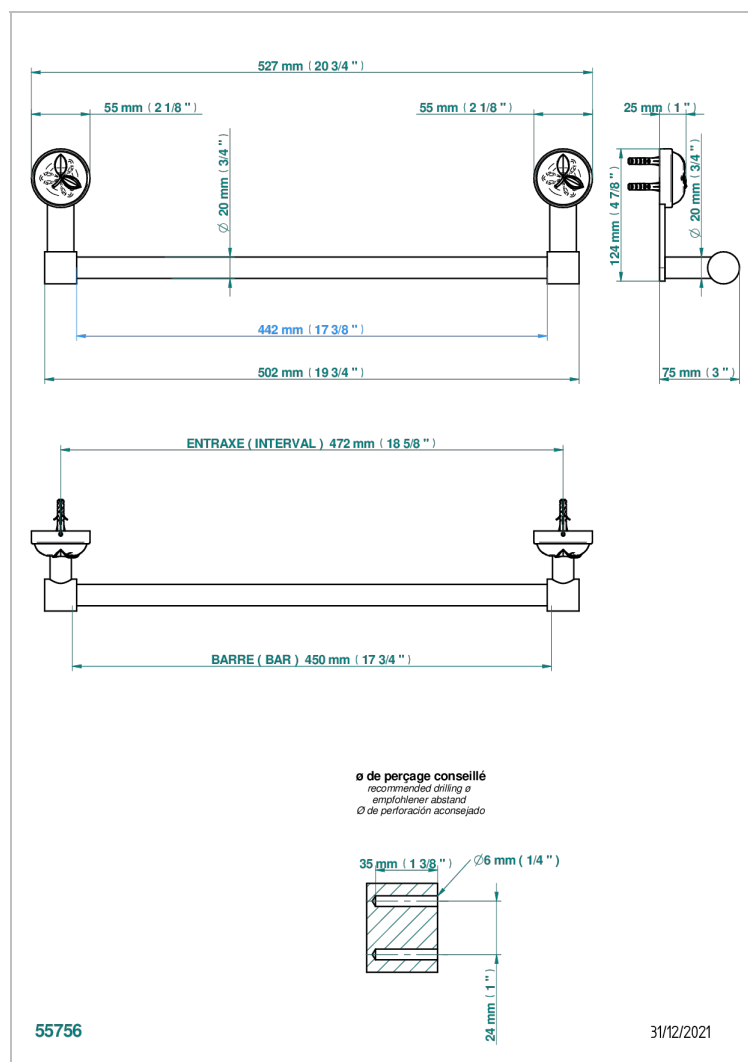

POMME GOLD LUSTER CRYSTAL

A46-520/45

Towel bar, 18" long

CHARACTERISTIC

- Pomme Gold luster crystal
- Towel bar, 18" long

AVAILABLE FINITIONS

Black ceram - D30

Blush PVD - H62