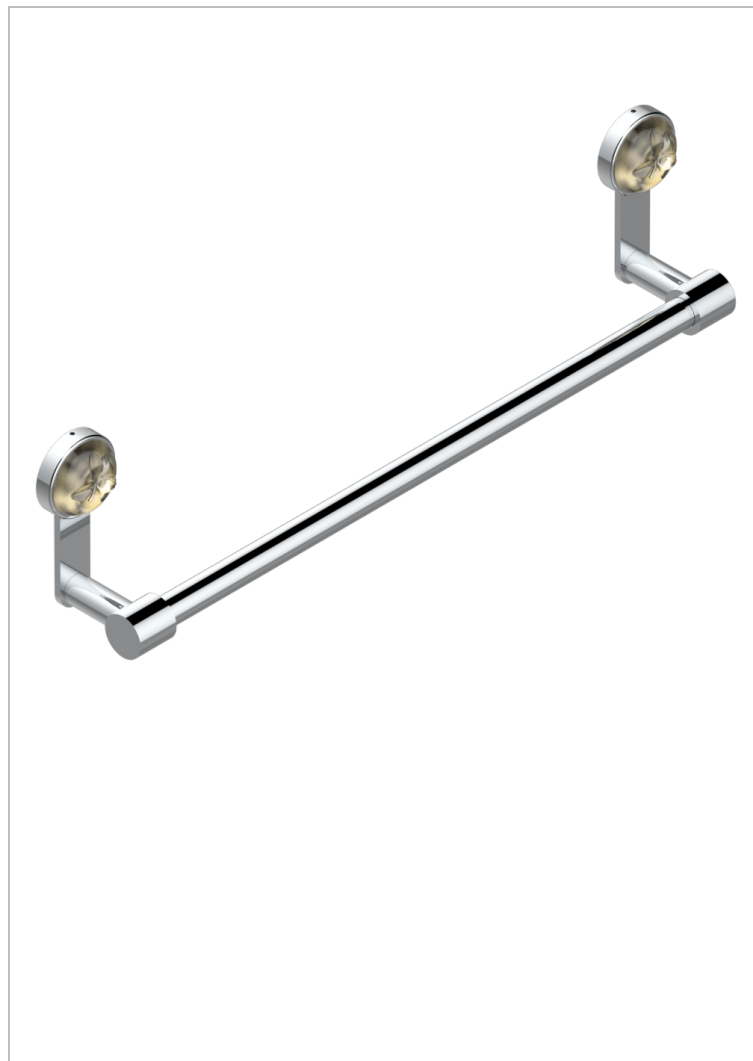

POMME GOLD LUSTER CRYSTAL

A46-520/45

Single towel rail, fixed rail, length: 450 mm, ø 20 mm

CHARACTERISTIC

- Pomme Gold luster crystal
- Single towel rail, fixed rail, length: 450 mm, ø 20 mm

AVAILABLE FINITIONS

Antique nickel - H28
Black ceram - D30
Blush PVD - H62
Brass color PVD - H49
Brown bronze color PVD - F33
Gold color PVD - H52

Graphite PVD - H64
Lacquered light bronze - D01
Matt Umber PVD - H67
Matt blush PVD - H60
Matt brass color PVD - H50
Matt brown bronze color PVD - F34

Soft matt gold - F31
Umber PVD - H66
Varnished matt antique red copper (color finish) - H07