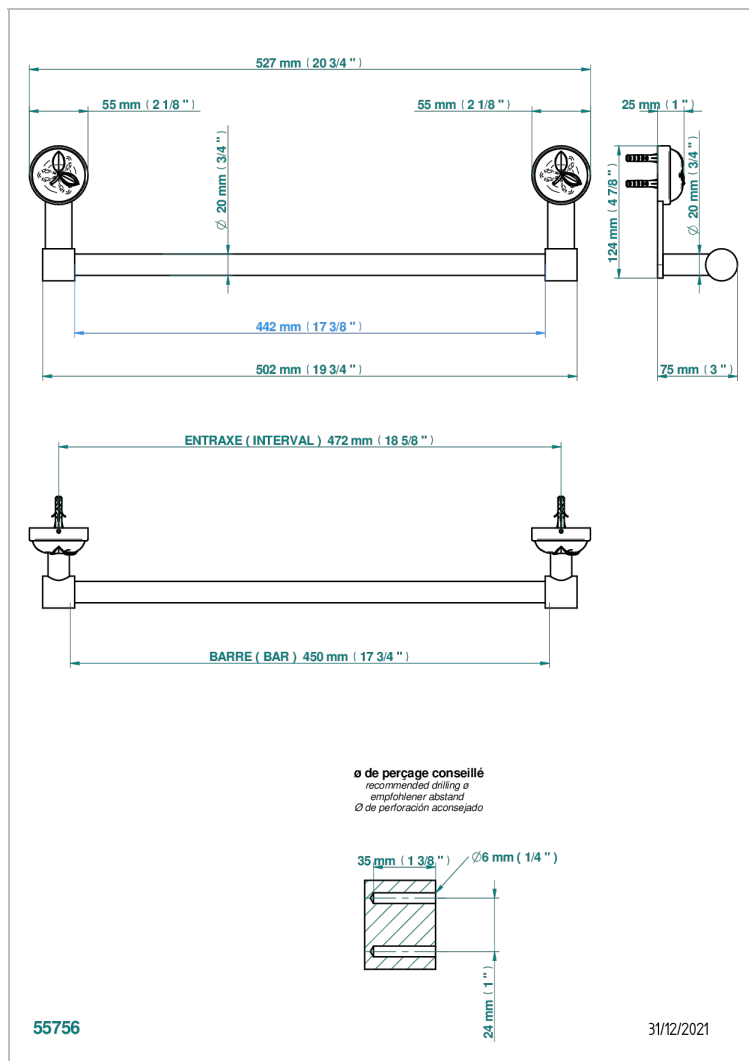

POMME GOLD LUSTER CRYSTAL

A46-520/45

Single towel rail, fixed rail, length: 450 mm, ø 20 mm

CHARACTERISTIC

- Pomme Gold luster crystal
- Single towel rail, fixed rail, length: 450 mm, ø 20 mm

AVAILABLE FINITIONS