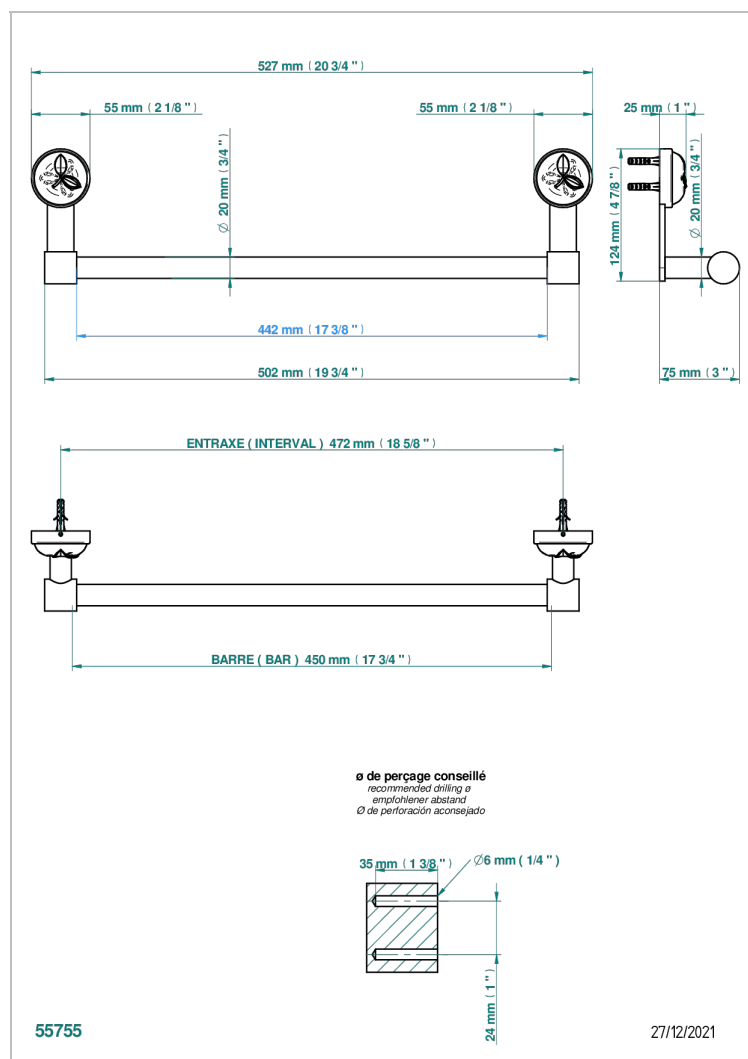

POMME CLEAR SATINY CRYSTAL

A42-520/45

Towel bar, 18" long

CHARACTERISTIC

- Pomme Clear satiny crystal
- Towel bar, 18" long

AVAILABLE FINITIONS

Black ceram - D30

Blush PVD - H62