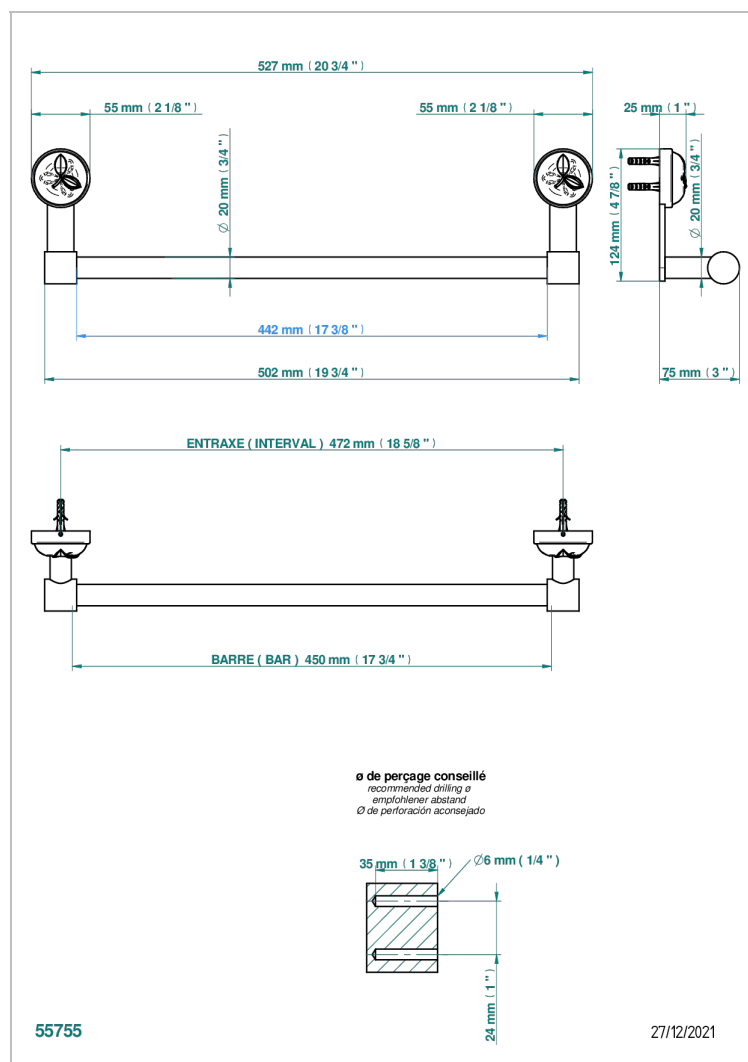

POMME CLEAR SATIN CRYSTAL

A42-520/45

Single towel rail, fixed rail, length: 450 mm, ø 20 mm

CHARACTERISTIC

- Pomme Clear satin crystal
- Single towel rail, fixed rail, length: 450 mm, ø 20 mm

AVAILABLE FINITIONS