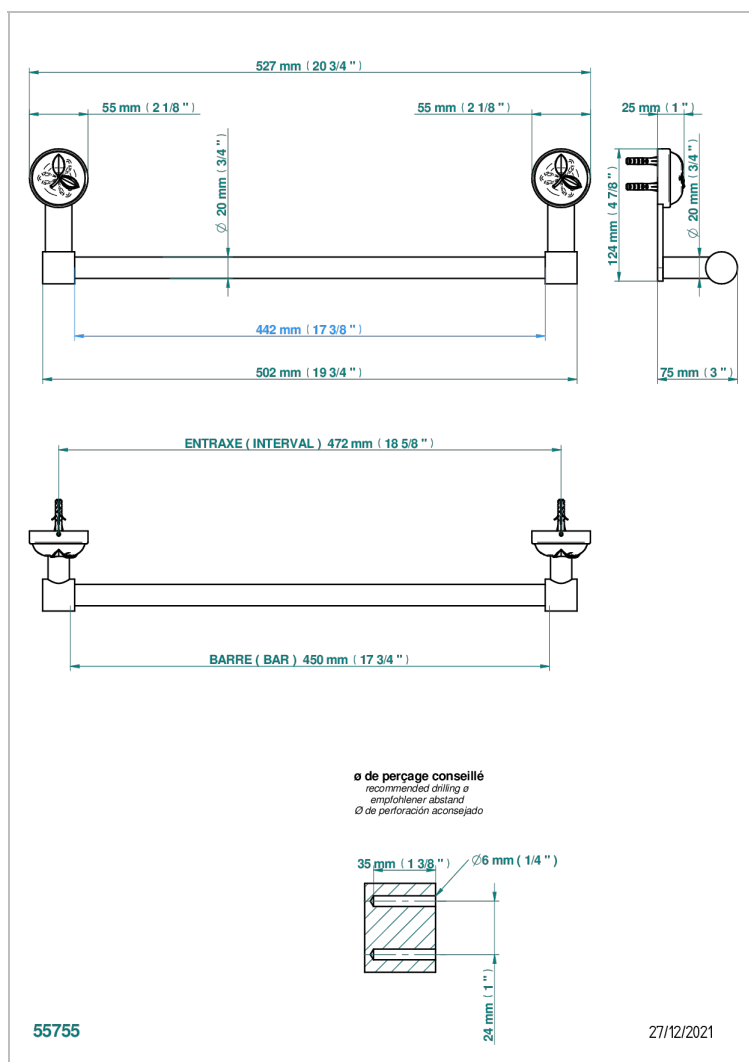

POMME CLEAR SATIN CRYSTAL

A42-520/45

Single towel rail, fixed rail, length: 450 mm, ø 20 mm

CHARACTERISTIC

- Pomme Clear satin crystal
- Single towel rail, fixed rail, length: 450 mm, ø 20 mm

AVAILABLE FINITIONS