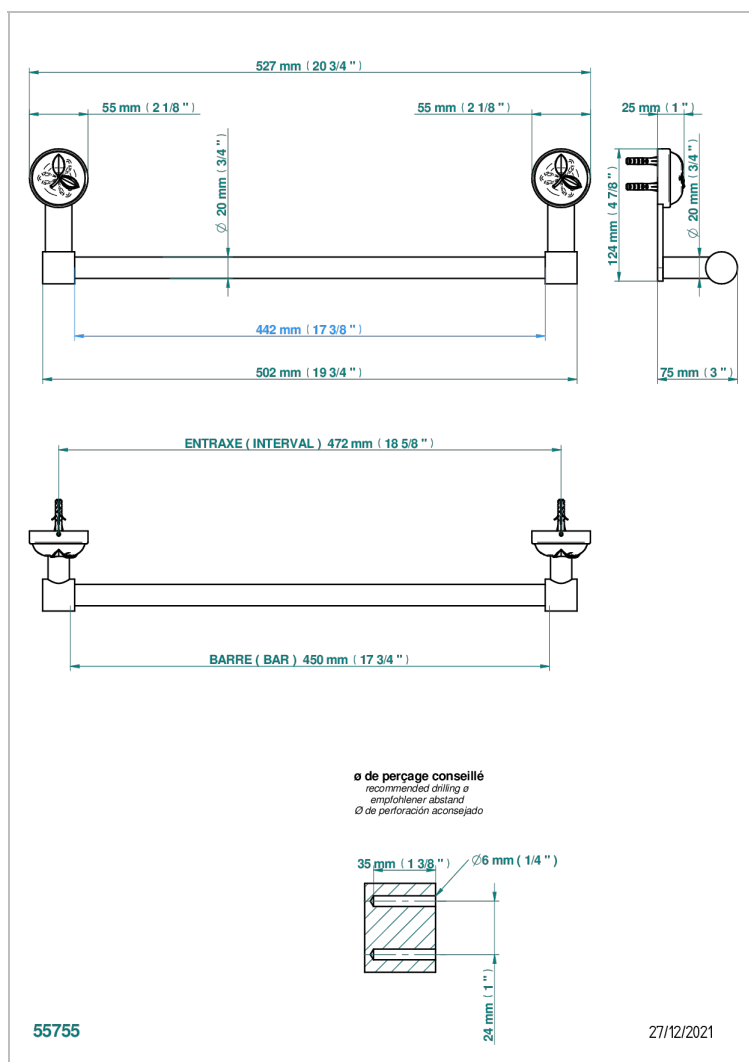

# POMME CLEAR SATIN CRYSTAL

A42-520/45

Single towel rail, fixed rail, length: 450 mm, ø 20 mm

## CHARACTERISTIC

- Pomme Clear satin crystal
- Single towel rail, fixed rail, length: 450 mm, ø 20 mm