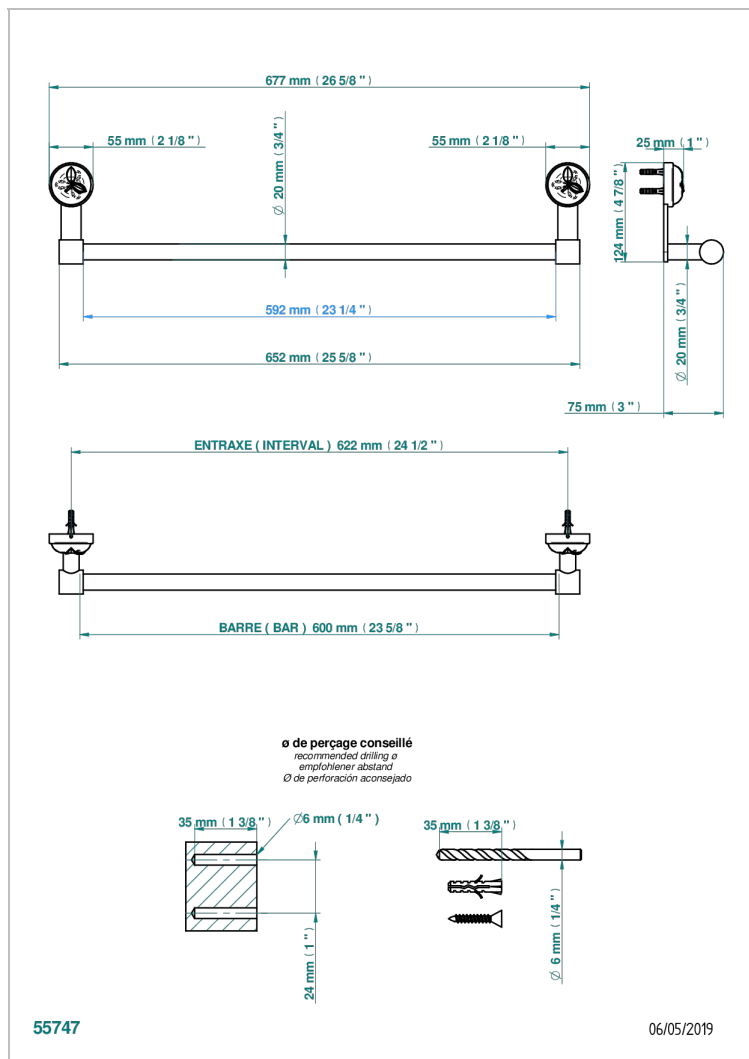

POMME GOLD LUSTER CRYSTAL

A46-520/60

Towel bar, 24" long

CHARACTERISTIC

- Pomme Gold luster crystal
- Towel bar, 24" long

AVAILABLE FINITIONS

Black ceram - D30

Blush PVD - H62