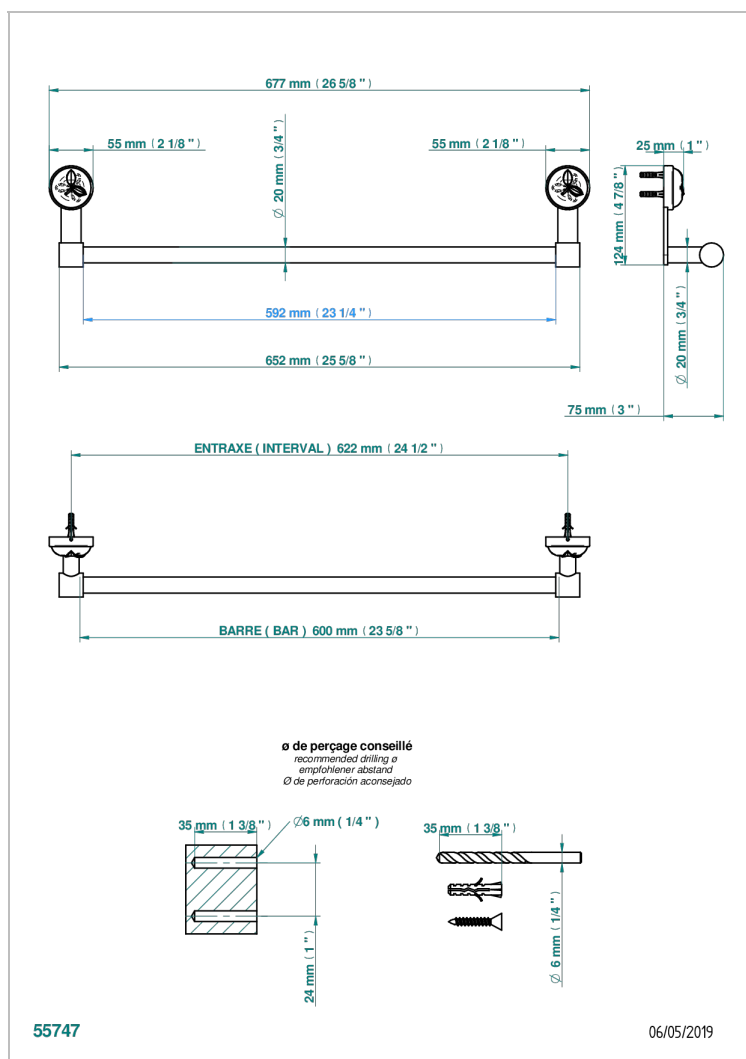

POMME GOLD LUSTER CRYSTAL

A46-520/60

Single towel rail, fixed rail, length: 600 mm, ø 20 mm

CHARACTERISTIC

- Pomme Gold luster crystal
- Single towel rail, fixed rail, length: 600 mm, ø 20 mm

AVAILABLE FINITIONS