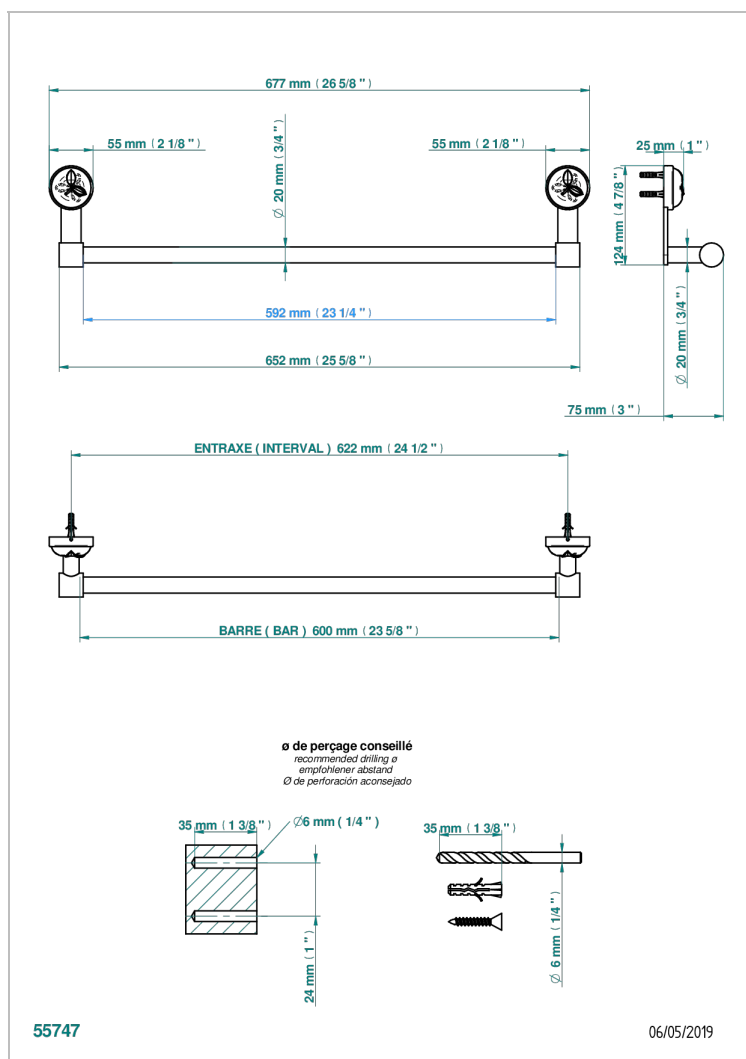

# POMME GOLD LUSTER CRYSTAL

A46-520/60

Single towel rail, fixed rail, length: 600 mm, ø 20 mm

## CHARACTERISTIC

- Pomme Gold luster crystal
- Single towel rail, fixed rail, length: 600 mm, ø 20 mm