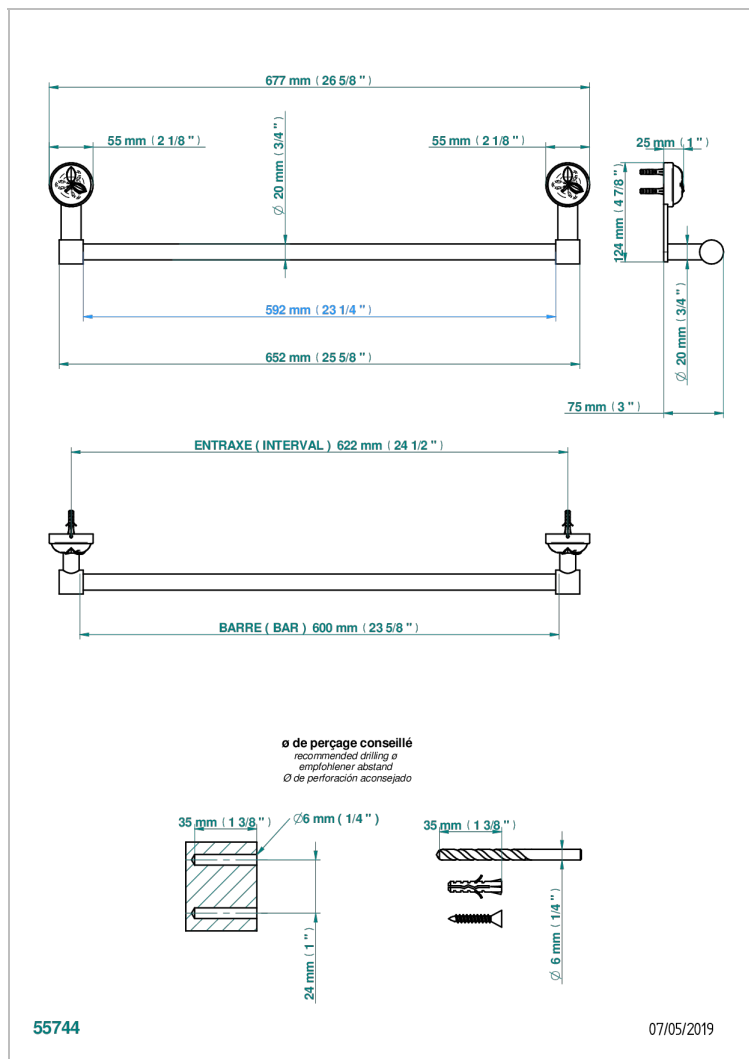

POMME CLEAR SATINY CRYSTAL

A42-520/60

Towel bar, 24" long

CHARACTERISTIC

- Pomme Clear satiny crystal
- Towel bar, 24" long

AVAILABLE FINITIONS

Black ceram - D30

Blush PVD - H62