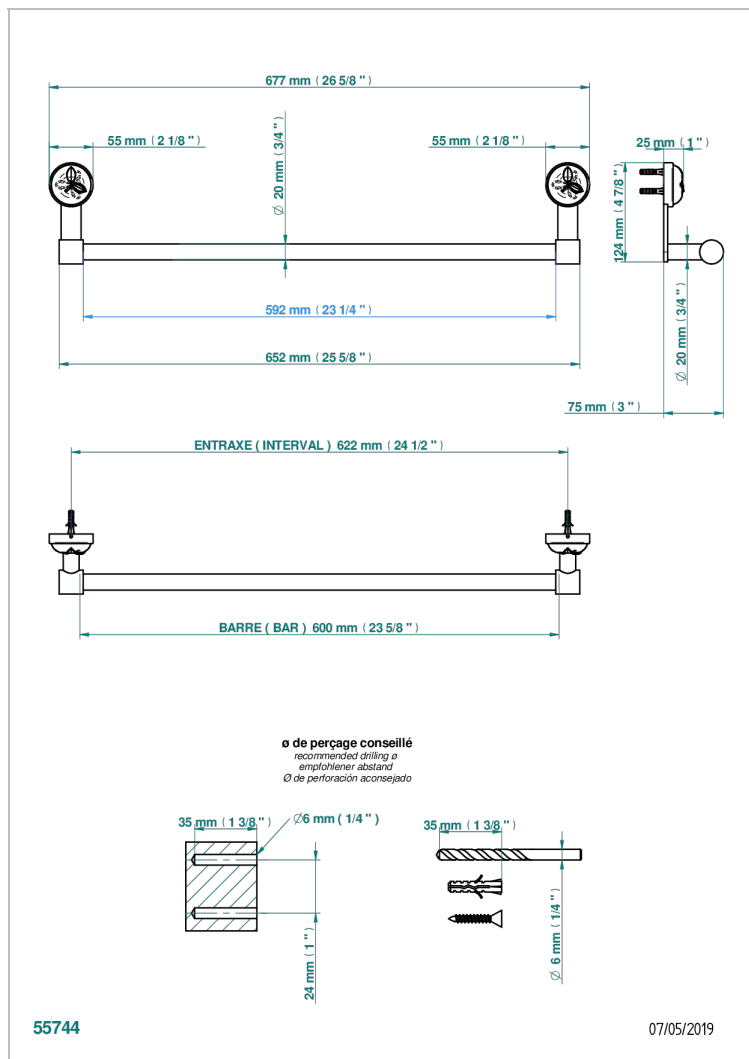

POMME CLEAR SATIN CRYSTAL

A42-520/60

Single towel rail, fixed rail, length: 600 mm, ø 20 mm

CHARACTERISTIC

- Pomme Clear satin crystal
- Single towel rail, fixed rail, length: 600 mm, ø 20 mm

AVAILABLE FINITIONS