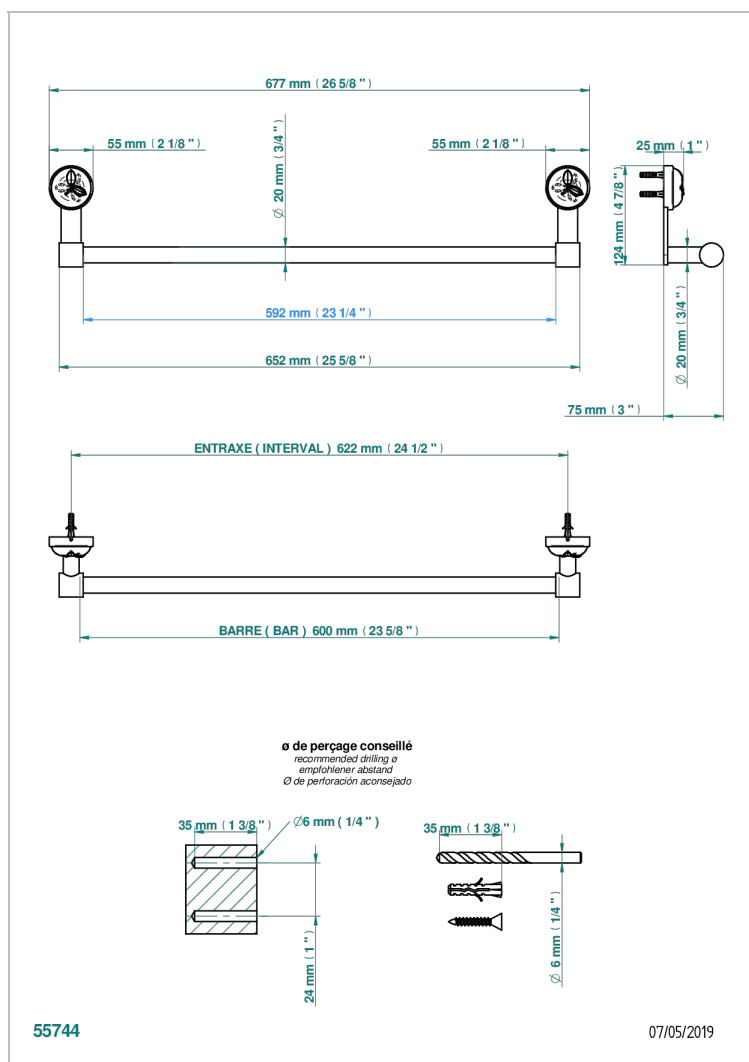

# POMME CLEAR SATIN CRYSTAL

A42-520/60

Single towel rail, fixed rail, length: 600 mm, ø 20 mm

## CHARACTERISTIC

- Pomme Clear satin crystal
- Single towel rail, fixed rail, length: 600 mm, ø 20 mm