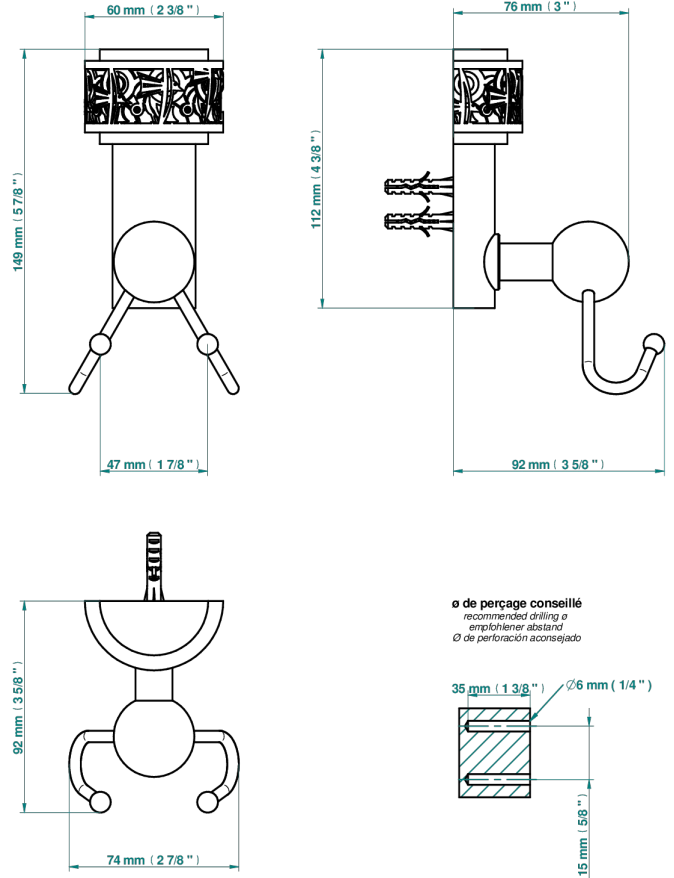

# NEW PARADISE

U5P-512

Double flannel hook

THG<sup>®</sup>  
PARIS

55703

23/01/2023

## CHARACTERISTIC

- New Paradise
- Double flannel hook