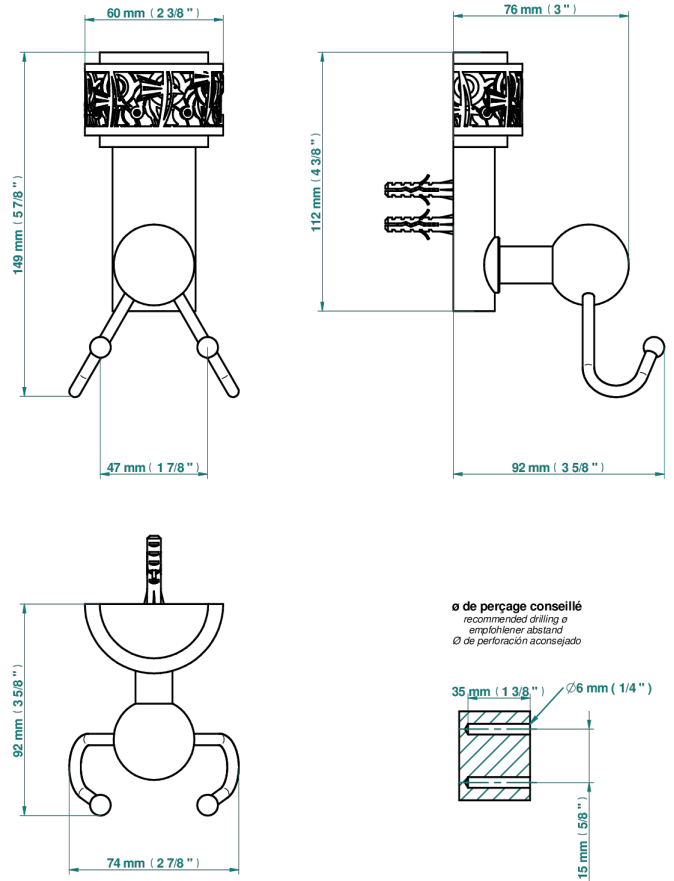

# NEW PARADISE

U5P-512

Double hook

THG<sup>®</sup>  
PARIS

55703

23/01/2023

## CHARACTERISTIC

- New Paradise
- Double hook

## AVAILABLE FINITIONS

Antique nickel - H28  
Black ceram - D30  
Blush PVD - H62  
Brass color PVD - H49  
Brown bronze color PVD - F33  
Gold color PVD - H52

Graphite PVD - H64  
Lacquered light bronze - D01  
Matt Umber PVD - H67  
Matt blush PVD - H60  
Matt brass color PVD - H50  
Matt brown bronze color PVD - F34