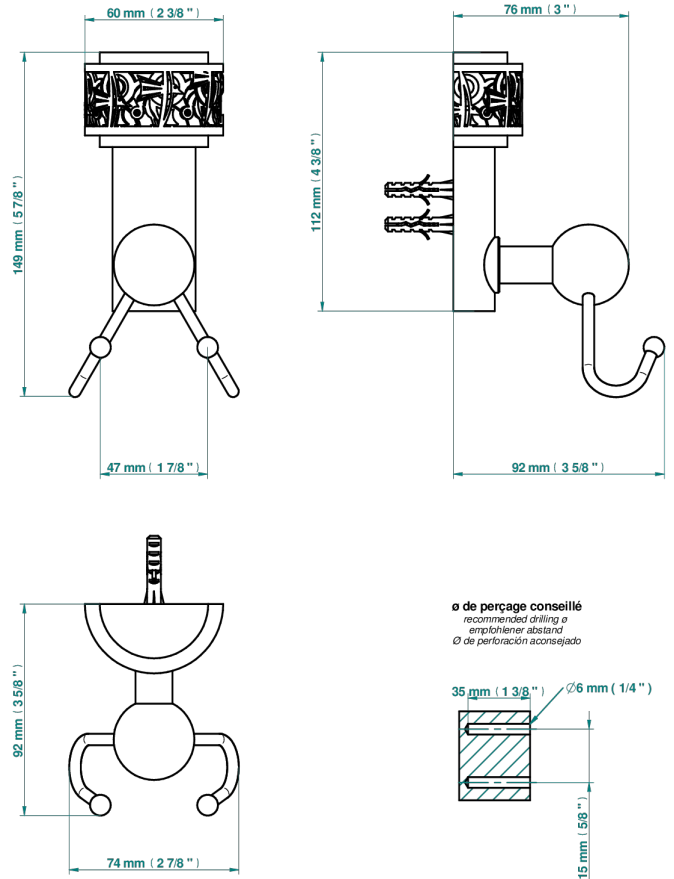

# NEW PARADISE

U5P-512

Double hook

THG<sup>®</sup>  
PARIS

55703

23/01/2023

## CHARACTERISTIC

- New Paradise
- Double hook

## AVAILABLE FINITIONS

Antique nickel - H28  
Black ceram - D30  
Blush PVD - H62  
Brass color PVD - H49  
Brown bronze color PVD - F33  
Gold color PVD - H52

Graphite PVD - H64  
Lacquered light bronze - D01  
Matt Umber PVD - H67  
Matt blush PVD - H60  
Matt brass color PVD - H50  
Matt brown bronze color PVD - F34