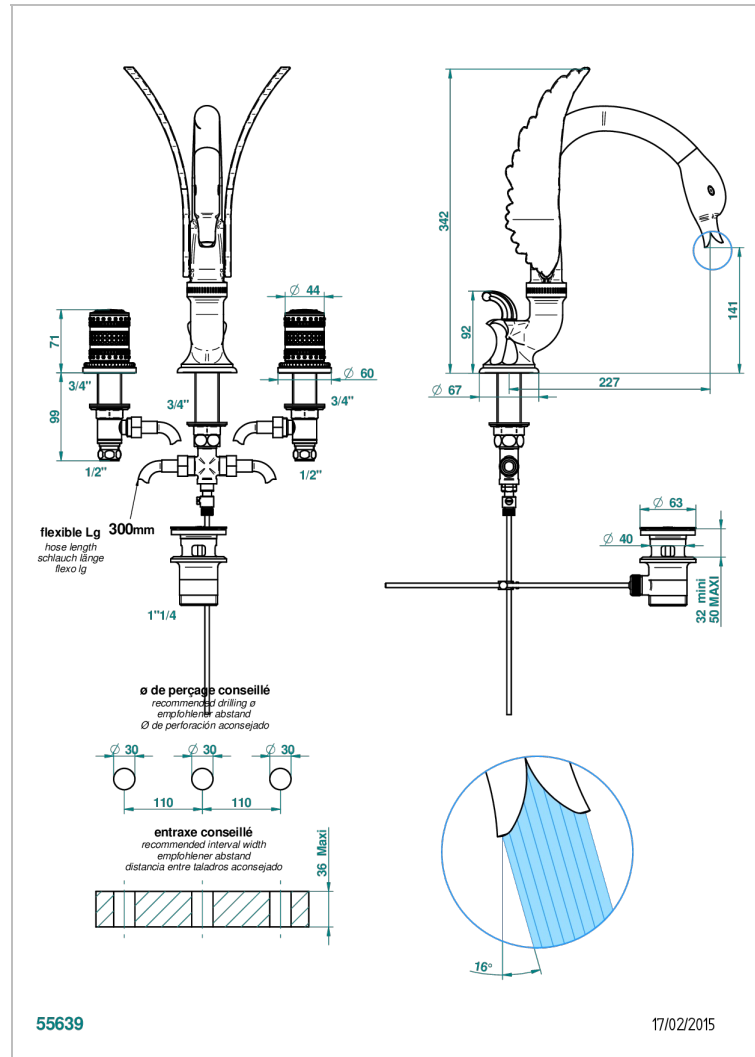

# MONTE CARLO, GOLD PORCELAIN

U8B-152

Rim mounted 3-hole basin mixer with waste, high spout

THG<sup>®</sup>  
PARIS

## CHARACTERISTIC

- ACS : 18ACCLY393
- NF : NF EN 200 - IA - Chrome

- Varnished matt antique red copper (color finish) - H07