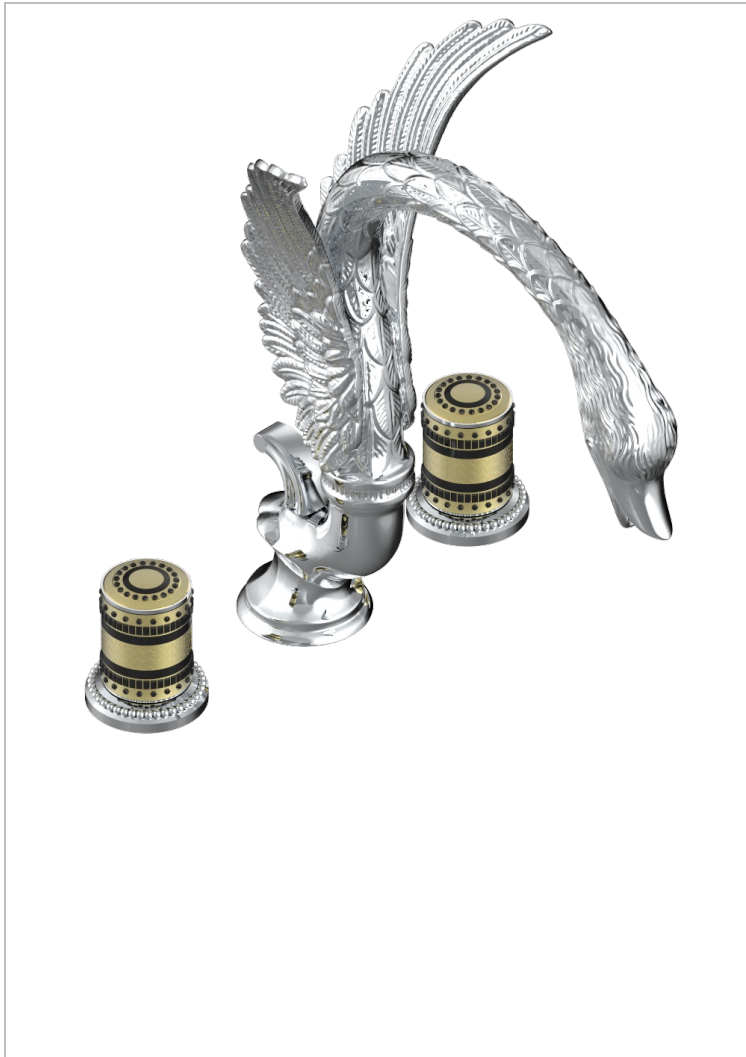

# MONTE CARLO, GOLD PORCELAIN

U8B-152

Rim mounted 3-hole basin mixer with waste, high spout

THG<sup>®</sup>  
PARIS

## CHARACTERISTIC

- ACS : 18ACCLY393
- NF : NF EN 200 - IA - Chrome

## AVAILABLE FINITIONS

- Antique nickel - H28
- Black ceram - D30
- Lacquered light bronze - D01
- Matt chrome - C02
- Matt gold - F07
- Matt nickel (color finish) - C01

- Polished chrome (color finish) - A02
- Polished chrome / Polished gold (color finish) - G02
- Polished gold (color finish) - F01
- Polished nickel - B01
- Soft gold - F30
- Soft matt gold - F31

- Varnished matt antique red copper (color finish) - H07