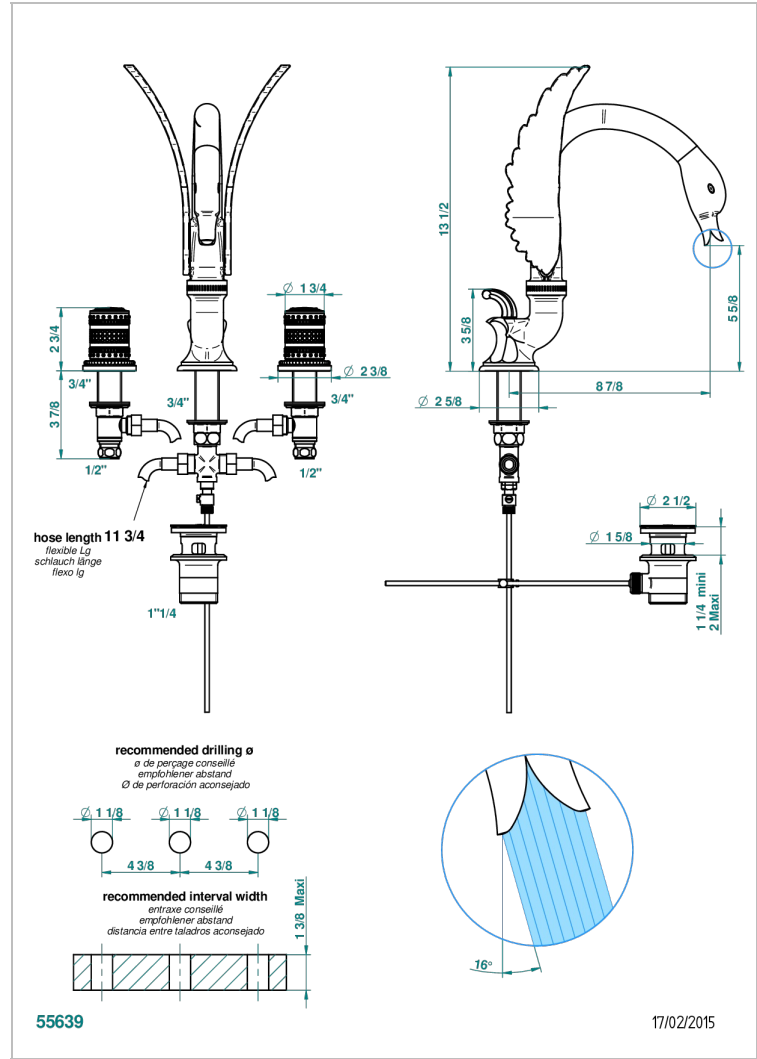

MONTE CARLO, GOLD PORCELAIN

U8B-152

Rim mounted 3-hole basin mixer with waste, high spout

THG[®]
PARIS

CHARACTERISTIC

- ACS : 18ACCLY393
- NF : NF EN 200 - IA - Chrome

STANDARDS

AVAILABLE FINITIONS

- Antique nickel - H28
- Black ceram - D30
- Lacquered light bronze - D01
- Matt chrome - C02
- Matt gold - F07
- Matt nickel (color finish) - C01

- Polished chrome (color finish) - A02
- Polished chrome / Polished gold (color finish) - G02
- Polished gold (color finish) - F01
- Polished nickel - B01
- Soft gold - F30
- Soft matt gold - F31

- Varnished matt antique red copper (color finish) - H07