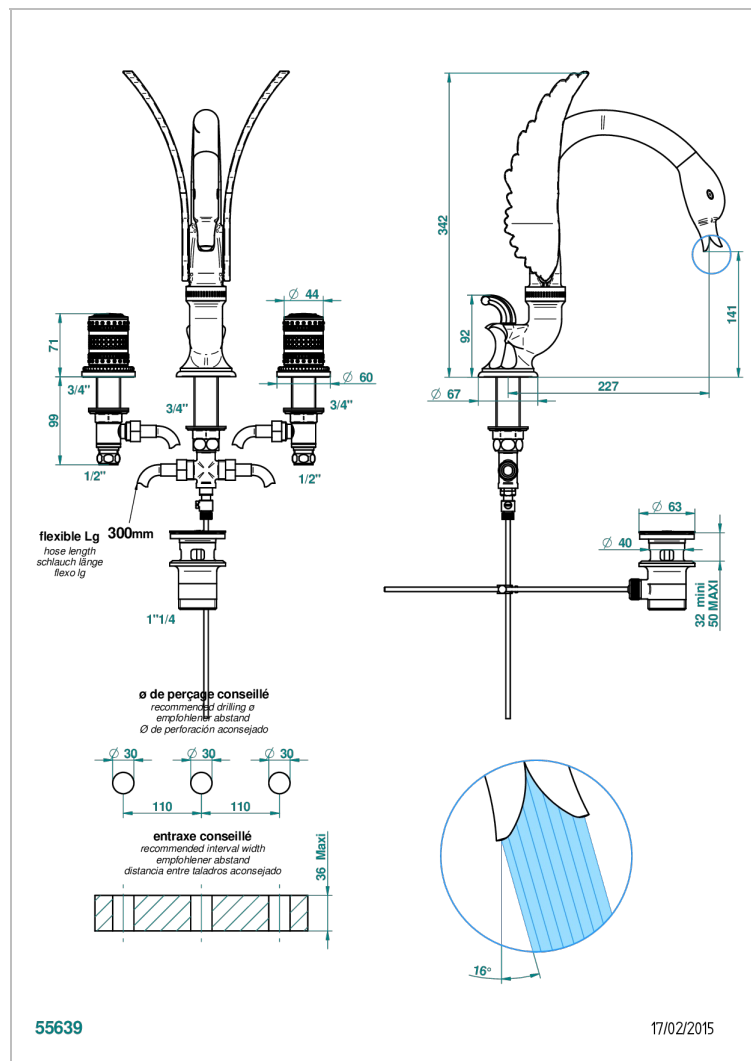

# MONTE CARLO, GOLD PORCELAIN

U8B-152

Rim mounted 3-hole basin mixer with waste, high spout

## CHARACTERISTIC

- ACS : 18ACCLY393
- NF : NF EN 200 - IA - Chrome

- Varnished matt antique red copper (color finish) - H07