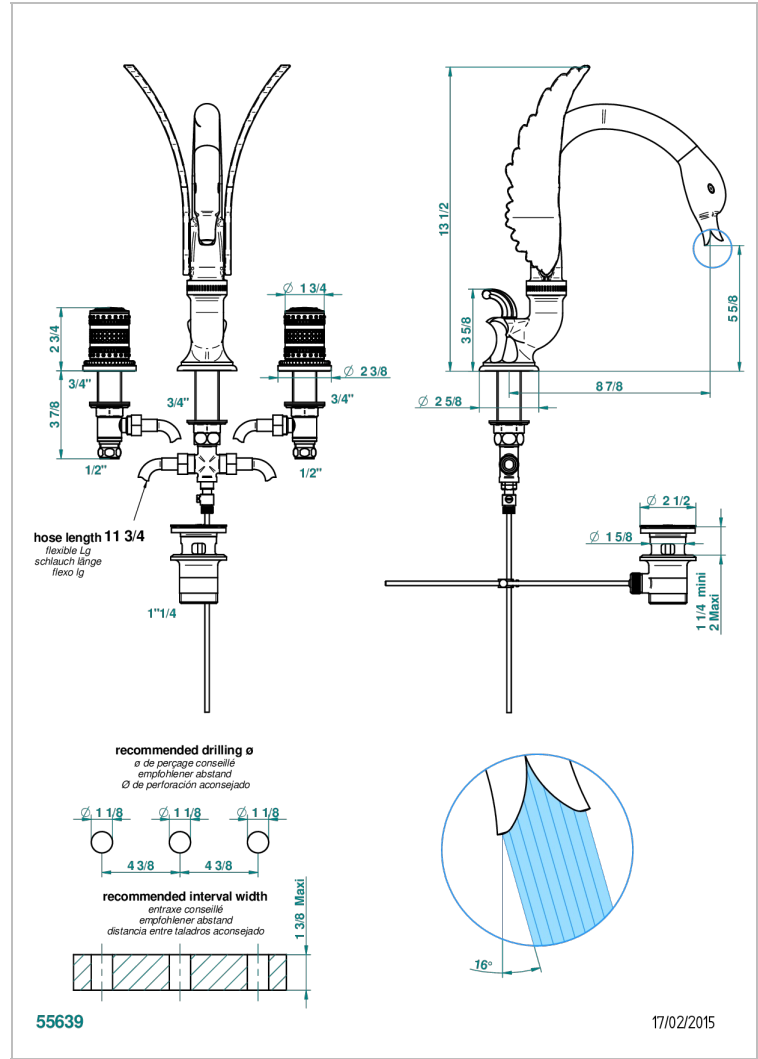

MONTE CARLO, GOLD PORCELAIN

U8B-152

Rim mounted 3-hole basin mixer with waste, high spout

THG[®]
PARIS

CHARACTERISTIC

- ACS : 18ACCLY393
- NF : NF EN 200 - IA - Chrome

STANDARDS

AVAILABLE FINITIONS

- Antique nickel - H28
- Black ceram - D30
- Lacquered light bronze - D01
- Matt chrome - C02
- Matt gold - F07
- Matt nickel (color finish) - C01

- Polished chrome (color finish) - A02
- Polished chrome / Polished gold (color finish) - G02
- Polished gold (color finish) - F01
- Polished nickel - B01
- Soft gold - F30
- Soft matt gold - F31

- Varnished matt antique red copper (color finish) - H07