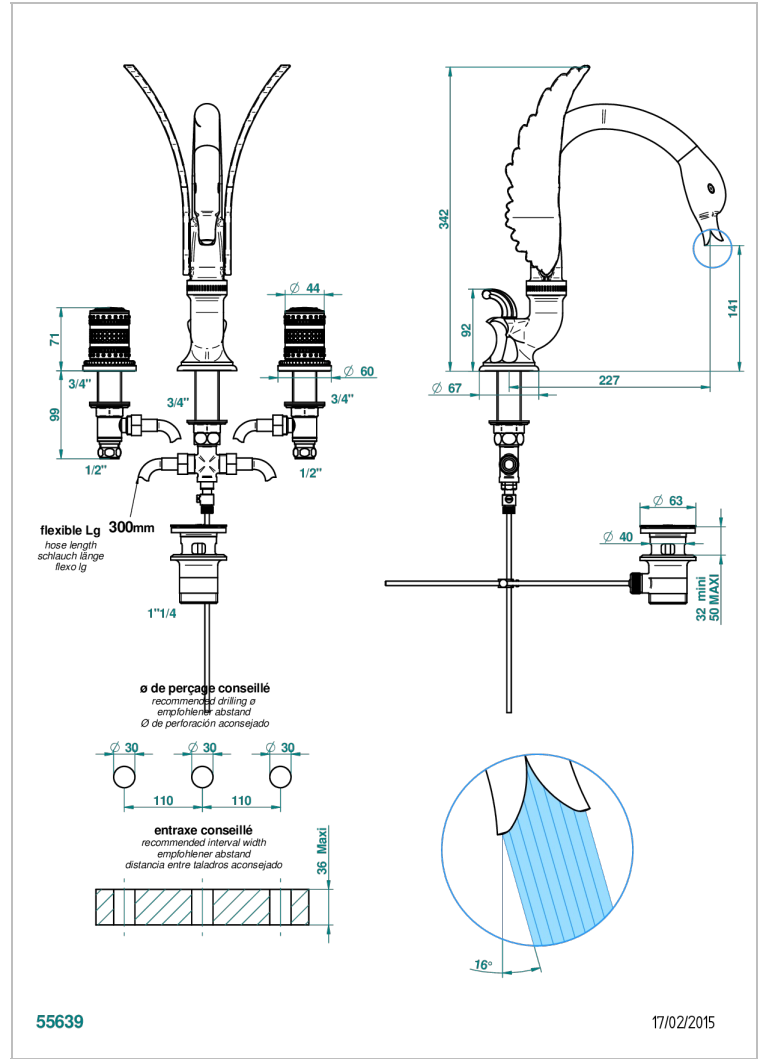

MONTE CARLO, GOLD PORCELAIN

U8B-152

Rim mounted 3-hole basin mixer with waste, high spout

THG[®]
PARIS

CHARACTERISTIC

- ACS : 18ACCLY393
- NF : NF EN 200 - IA - Chrome

STANDARDS

AVAILABLE FINITIONS

- Antique nickel - H28
- Black ceram - D30
- Lacquered light bronze - D01
- Matt chrome - C02
- Matt gold - F07
- Matt nickel (color finish) - C01

- Polished chrome (color finish) - A02
- Polished chrome / Polished gold (color finish) - G02
- Polished gold (color finish) - F01
- Polished nickel - B01
- Soft gold - F30
- Soft matt gold - F31

- Varnished matt antique red copper (color finish) - H07