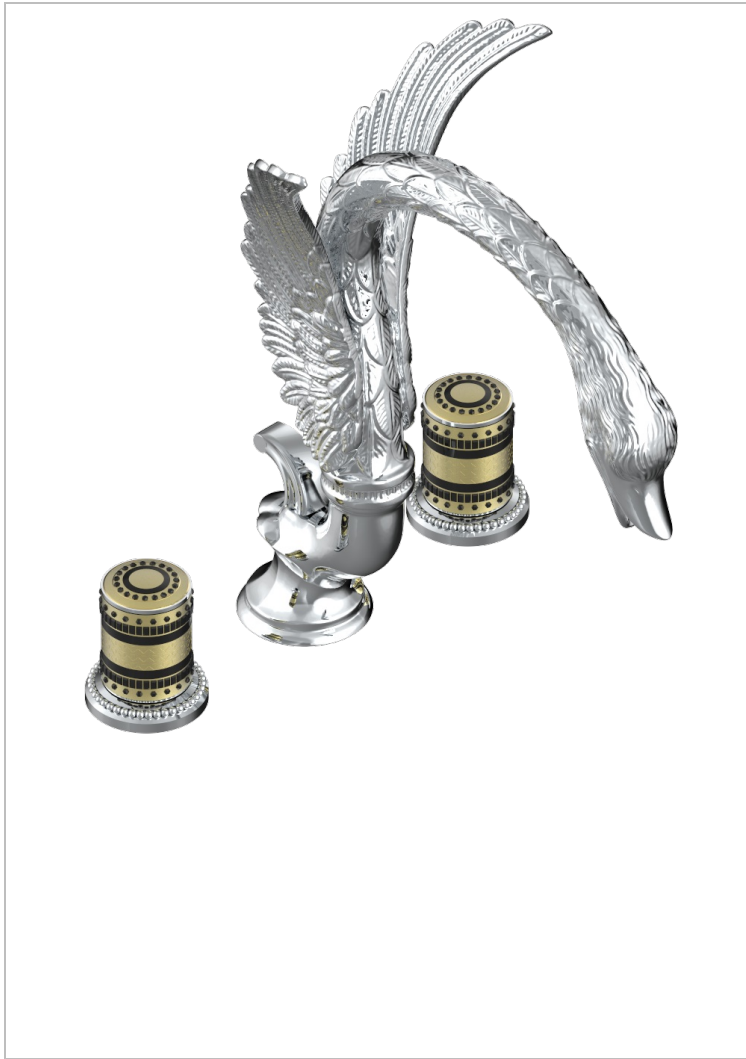

MONTE CARLO, GOLD PORCELAIN

U8B-152

Rim mounted 3-hole basin mixer with waste, high spout

THG[®]
PARIS

CHARACTERISTIC

- ACS : 18ACCLY393
- NF : NF EN 200 - IA - Chrome

STANDARDS

AVAILABLE FINITIONS

- Antique nickel - H28
- Black ceram - D30
- Lacquered light bronze - D01
- Matt chrome - C02
- Matt gold - F07
- Matt nickel (color finish) - C01

- Polished chrome (color finish) - A02
- Polished chrome / Polished gold (color finish) - G02
- Polished gold (color finish) - F01
- Polished nickel - B01
- Soft gold - F30
- Soft matt gold - F31

- Varnished matt antique red copper (color finish) - H07