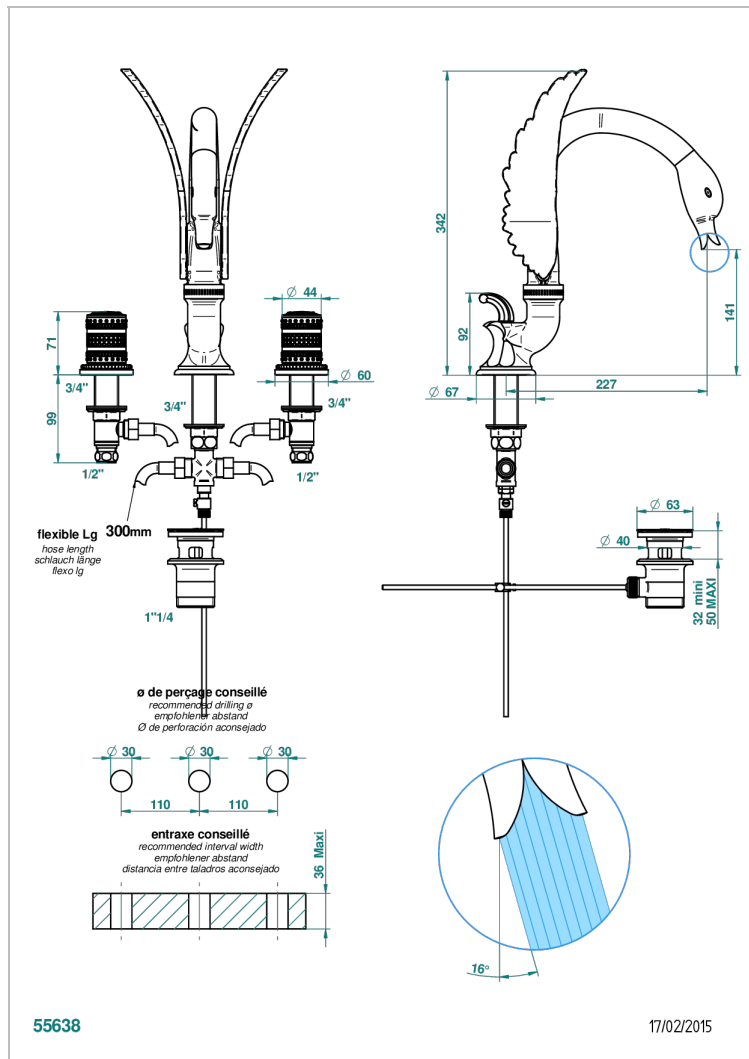

MONTE CARLO, WHITE GOLD PORCELAIN

U8C-152

Rim mounted 3-hole basin mixer with waste, high spout

CHARACTERISTIC

- ACS : 18ACCLY393
- NF : NF EN 200 - IA - Chrome

STANDARDS

AVAILABLE FINITIONS

- Antique nickel - H28
- Black ceram - D30
- Lacquered light bronze - D01
- Matt chrome - C02
- Matt gold - F07
- Matt nickel (color finish) - C01

- Polished chrome (color finish) - A02
- Polished chrome / Polished gold (color finish) - G02
- Polished gold (color finish) - F01
- Polished nickel - B01
- Soft gold - F30
- Soft matt gold - F31

- Varnished matt antique red copper (color finish) - H07