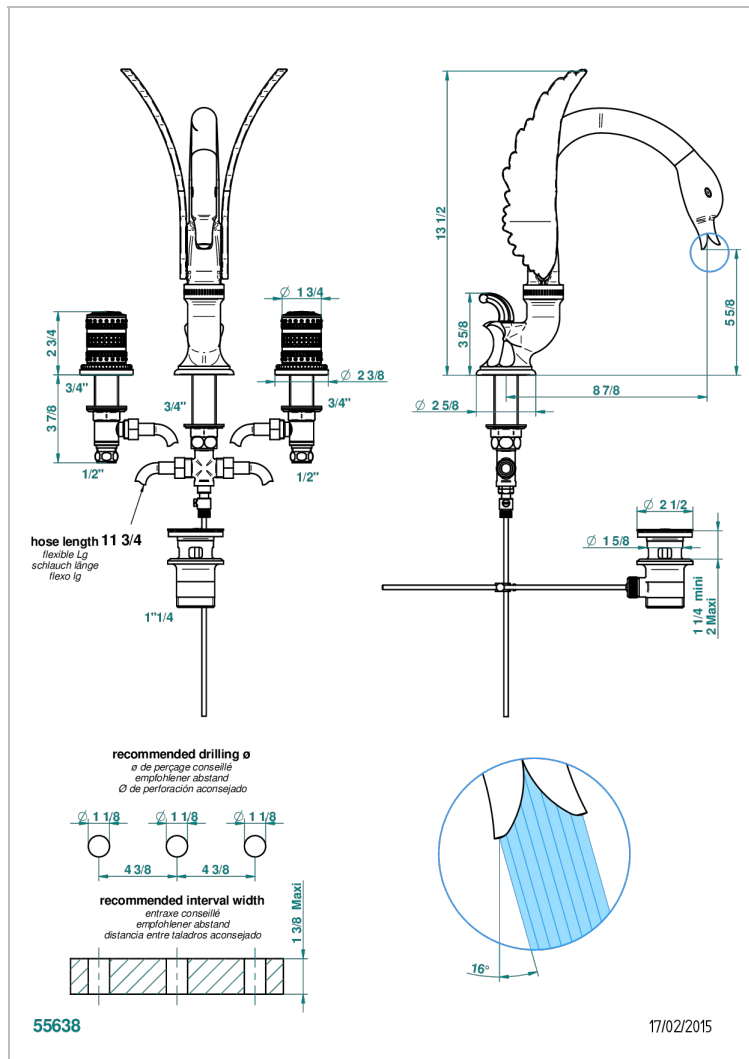

MONTE CARLO, WHITE GOLD PORCELAIN

U8C-152

Rim mounted 3-hole basin mixer with waste, high spout

CHARACTERISTIC

- ACS : 18ACCLY393
- NF : NF EN 200 - IA - Chrome

STANDARDS

AVAILABLE FINITIONS

- Antique nickel - H28
- Black ceram - D30
- Lacquered light bronze - D01
- Matt chrome - C02
- Matt gold - F07
- Matt nickel (color finish) - C01

- Polished chrome (color finish) - A02
- Polished chrome / Polished gold (color finish) - G02
- Polished gold (color finish) - F01
- Polished nickel - B01
- Soft gold - F30
- Soft matt gold - F31

- Varnished matt antique red copper (color finish) - H07