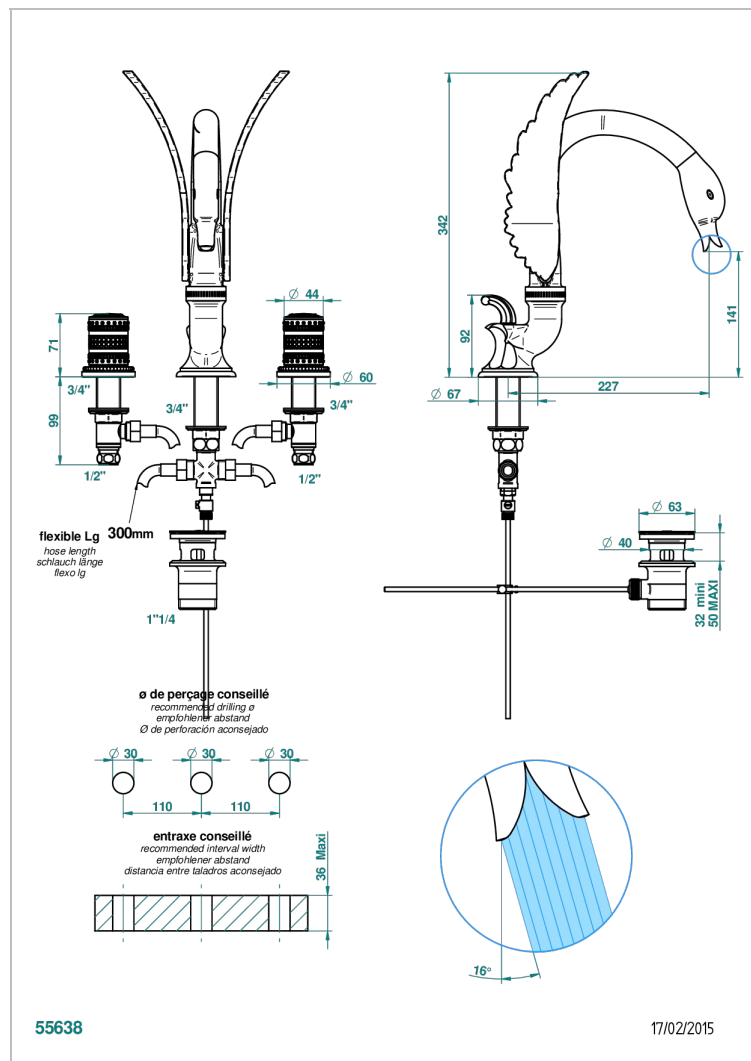

# MONTE CARLO, WHITE GOLD PORCELAIN

U8C-152

Rim mounted 3-hole basin mixer with waste, high spout

## CHARACTERISTIC

- ACS : 18ACCLY393
- NF : NF EN 200 - IA - Chrome

- Varnished matt antique red copper (color finish) - H07