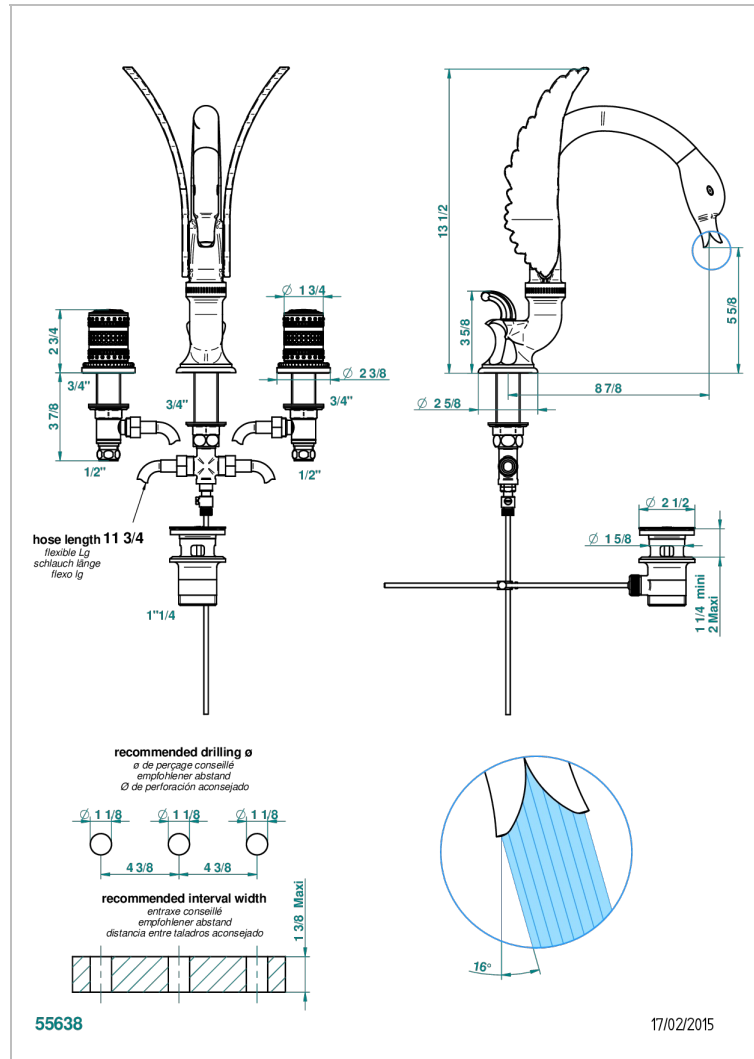

# MONTE CARLO, WHITE GOLD PORCELAIN

U8C-152

Rim mounted 3-hole basin mixer with waste, high spout

## CHARACTERISTIC

- ACS : 18ACCLY393
- NF : NF EN 200 - IA - Chrome

- Varnished matt antique red copper (color finish) - H07