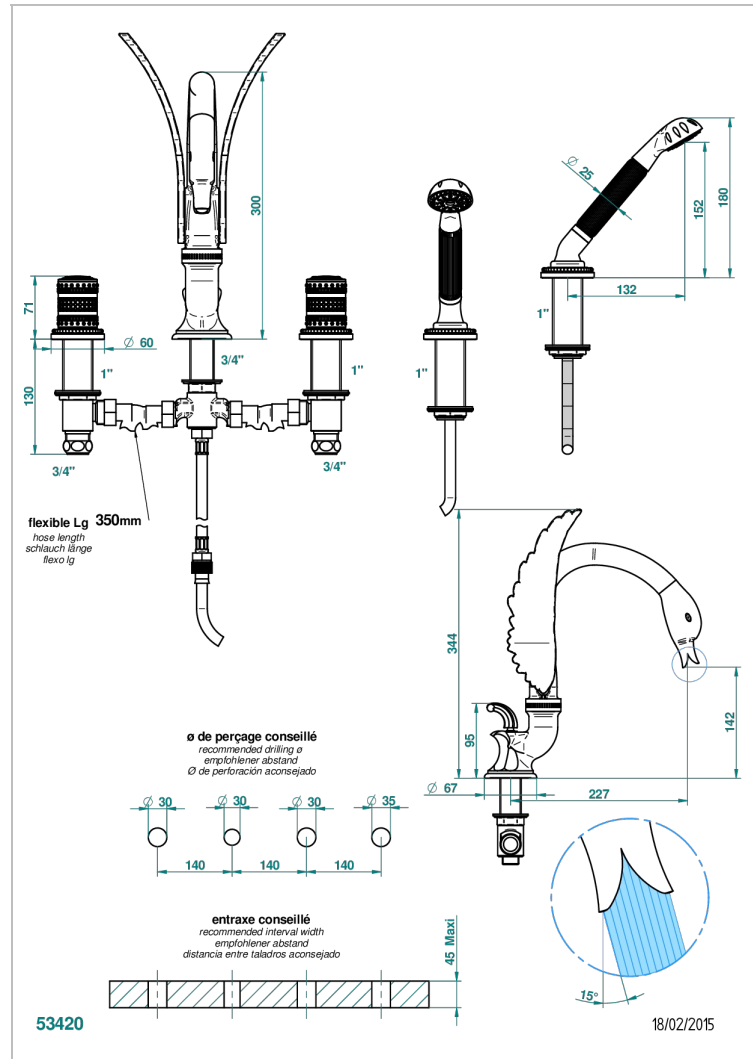

MONTE CARLO, GOLD PORCELAIN

U8B-112BSG

Rim mounted 4-hole bath/shower mixer, diverter to super goliath spout

THG[®]
PARIS

CHARACTERISTIC

- ACS : 18ACCLY473
- NF : NF EN 200 - IID/A - Chrome

STANDARDS

AVAILABLE FINITIONS

- Antique nickel - H28
- Black ceram - D30
- Lacquered light bronze - D01
- Matt chrome - C02
- Matt gold - F07
- Matt nickel (color finish) - C01

- Polished chrome (color finish) - A02
- Polished chrome / Polished gold (color finish) - G02
- Polished gold (color finish) - F01
- Polished nickel - B01
- Soft gold - F30
- Soft matt gold - F31

- Varnished matt antique red copper (color finish) - H07