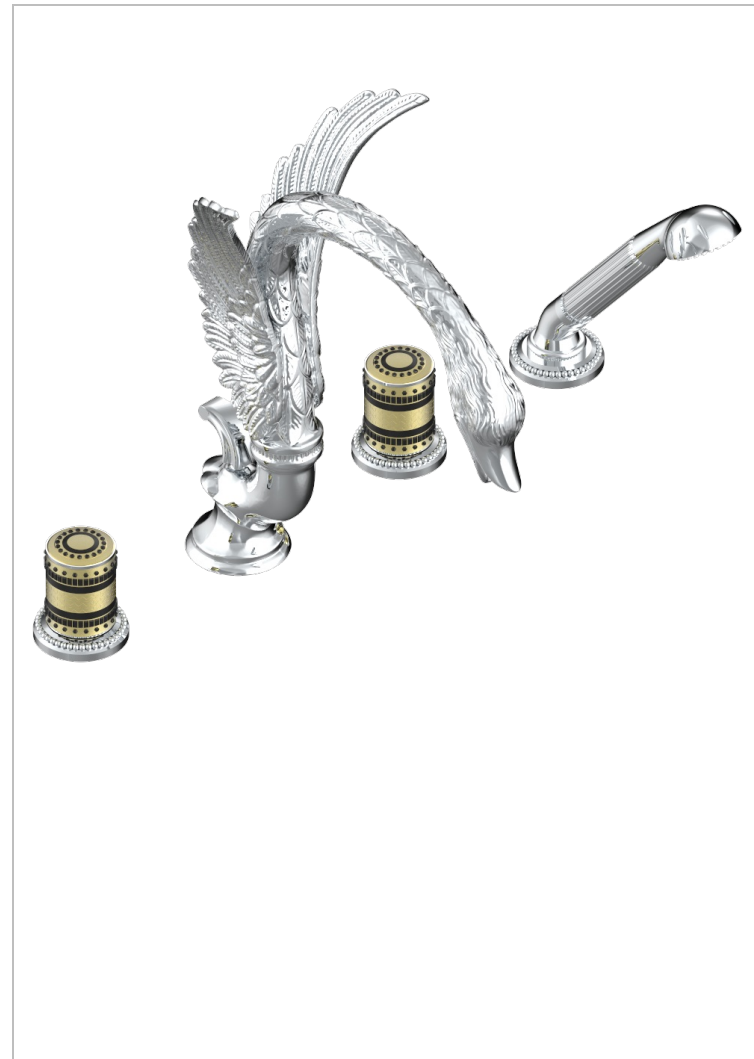

MONTE CARLO, GOLD PORCELAIN

U8B-112BSG

Rim mounted 4-hole bath/shower mixer, diverter to super goliath spout

THG[®]
PARIS

CHARACTERISTIC

- ACS : 18ACCLY473
- NF : NF EN 200 - IID/A - Chrome

STANDARDS

AVAILABLE FINITIONS

- Antique nickel - H28
- Black ceram - D30
- Lacquered light bronze - D01
- Matt chrome - C02
- Matt gold - F07
- Matt nickel (color finish) - C01

- Polished chrome (color finish) - A02
- Polished chrome / Polished gold (color finish) - G02
- Polished gold (color finish) - F01
- Polished nickel - B01
- Soft gold - F30
- Soft matt gold - F31

- Varnished matt antique red copper (color finish) - H07