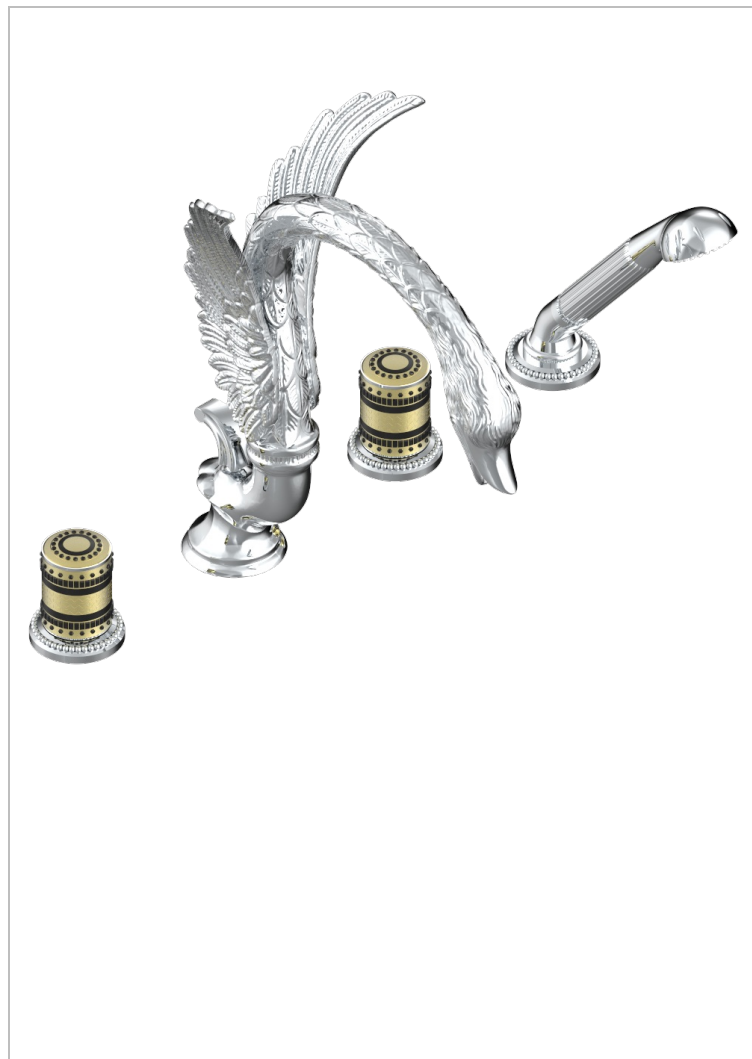

MONTE CARLO, GOLD PORCELAIN

U8B-112BSG

Rim mounted 4-hole bath/shower mixer, diverter to super goliath spout

THG[®]
PARIS

CHARACTERISTIC

- ACS : 18ACCLY473
- NF : NF EN 200 - IID/A - Chrome

STANDARDS

AVAILABLE FINITIONS

- Antique nickel - H28
- Black ceram - D30
- Lacquered light bronze - D01
- Matt chrome - C02
- Matt gold - F07
- Matt nickel (color finish) - C01

- Polished chrome (color finish) - A02
- Polished chrome / Polished gold (color finish) - G02
- Polished gold (color finish) - F01
- Polished nickel - B01
- Soft gold - F30
- Soft matt gold - F31

- Varnished matt antique red copper (color finish) - H07