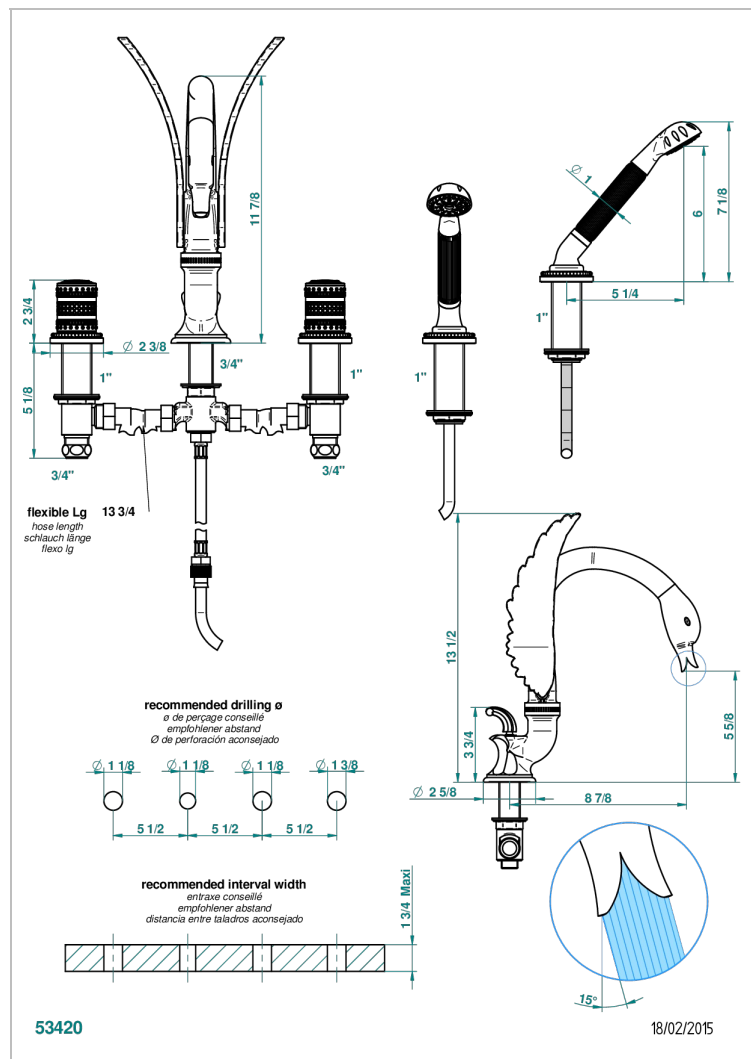

MONTE CARLO, GOLD PORCELAIN

U8B-112BSG

Rim mounted 4-hole bath/shower mixer, diverter to super goliath spout

THG[®]
PARIS

CHARACTERISTIC

- ACS : 18ACCLY473
- NF : NF EN 200 - IID/A - Chrome

STANDARDS

AVAILABLE FINITIONS

- Antique nickel - H28
- Black ceram - D30
- Lacquered light bronze - D01
- Matt chrome - C02
- Matt gold - F07
- Matt nickel (color finish) - C01

- Polished chrome (color finish) - A02
- Polished chrome / Polished gold (color finish) - G02
- Polished gold (color finish) - F01
- Polished nickel - B01
- Soft gold - F30
- Soft matt gold - F31

- Varnished matt antique red copper (color finish) - H07